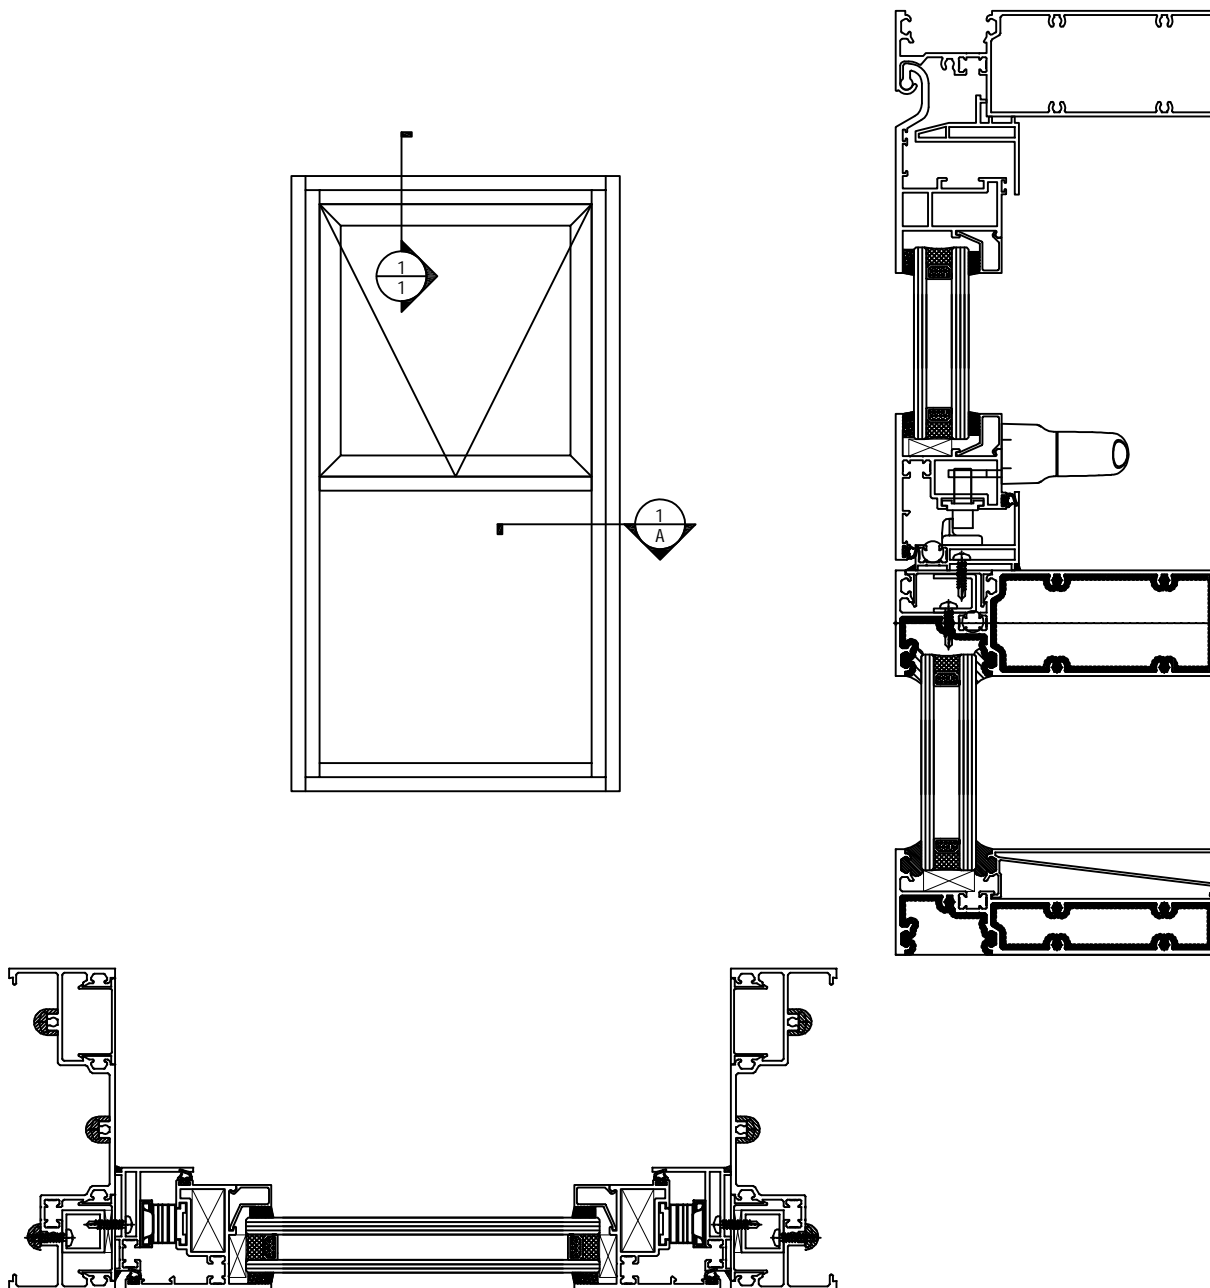

C150 Thermal Broken Awning Window&Fix Window

Product Brief Introduction

COMPATIBLE WITH

- C150 Thermal Broken Fix Window.
- T150 Series Sliding Door.

Features & Benefits

- 152.4mm X 50mm Frame.
- Architectural Applications.
- Supports Single Glazing.
- Compatible Door And Window.