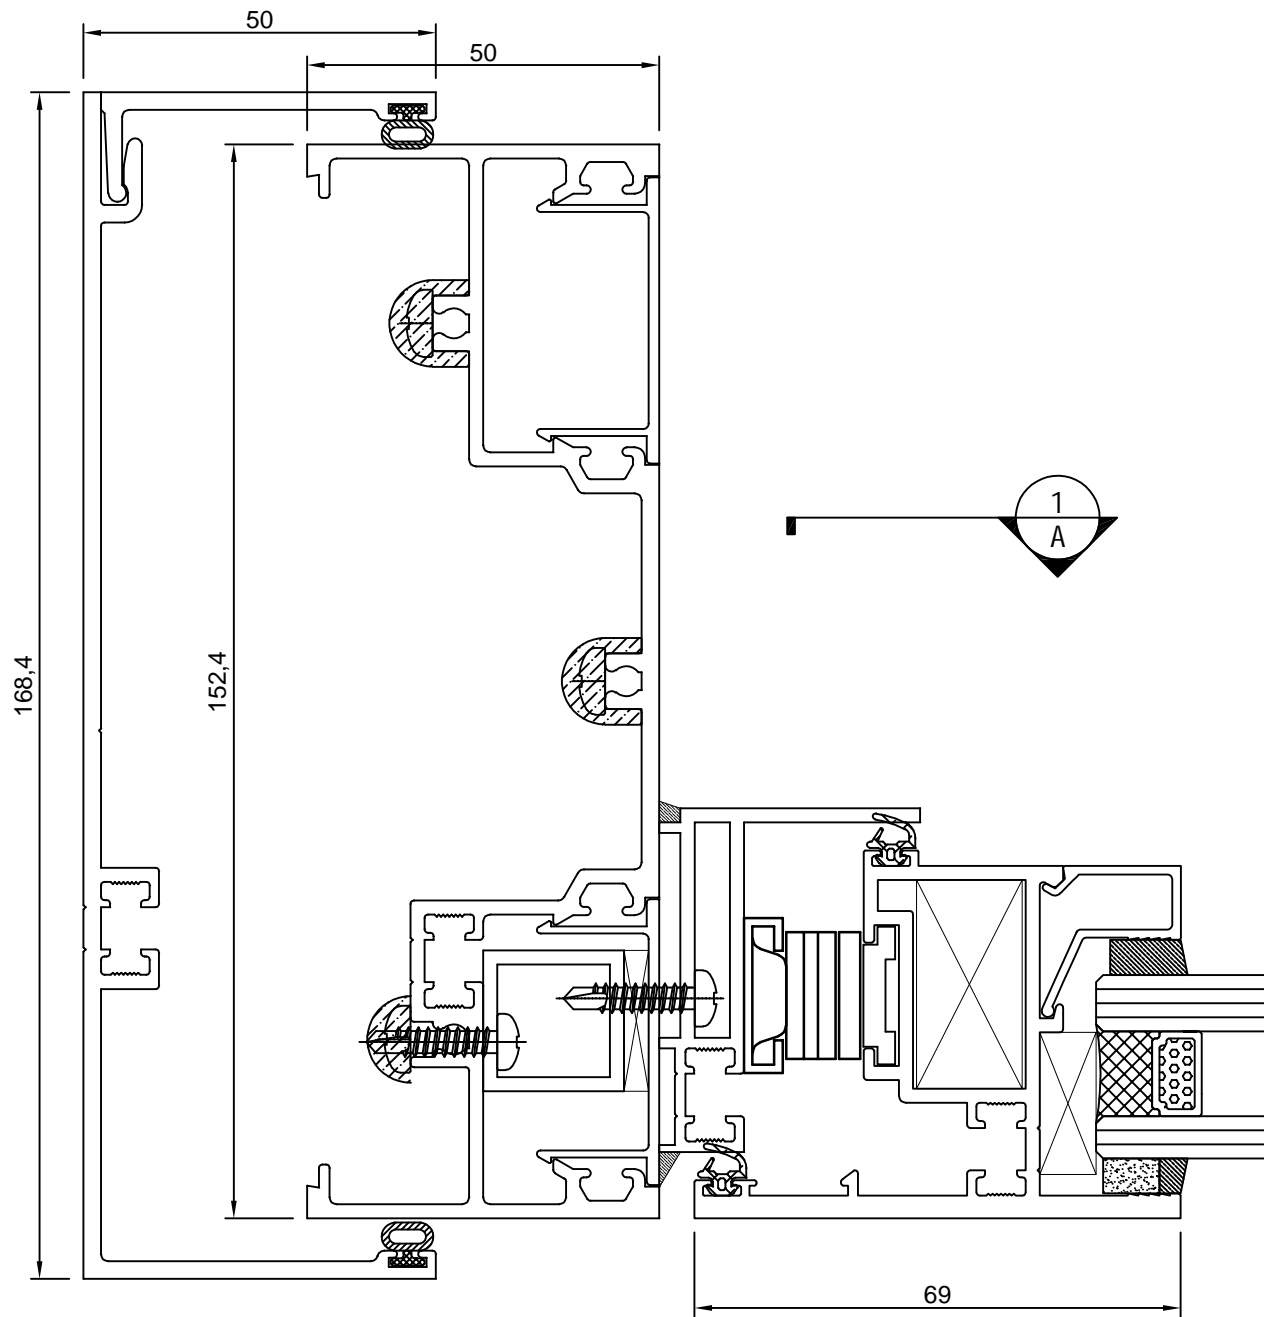

C150 Thermal Broken Awning Window&Fix Window

Product Brief Introduction

COMPATIBLE WITH

- C150 Thermal Broken Fix Window.
- T150 Series Sliding Door.

Features & Benefits

- 152.4mm X 50mm Frame.
- Architectural Applications.
- Supports Single Glazing.
- Compatible Door And Window.

GLAZING DETAILS

- 10.78Lam
- 5Clr;5Obs
- 6Clr;6Obs
- 5Clr/12Ar/ 5Clr
- 5Obs /12Ar/ 5Clr
- 5Low-E/12Ar/ 5Clr
- 6Clr/12Ar/ 6Clr
- 6Obs /12Ar/ 6Clr
- 6Low-E/12Ar/ 6Clr

C150 Thermal Broken Awning Window&Fix Window

Product form

C150 Thermal Broken Awning Window&Fix Window

Product Detail

C150 Thermal Broken Awning Window&Fix Window

Product Detail

C150 Thermal Broken Awning Window&Fix Window

Product Detail

C150 Thermal Broken Awning Window&Fix Window