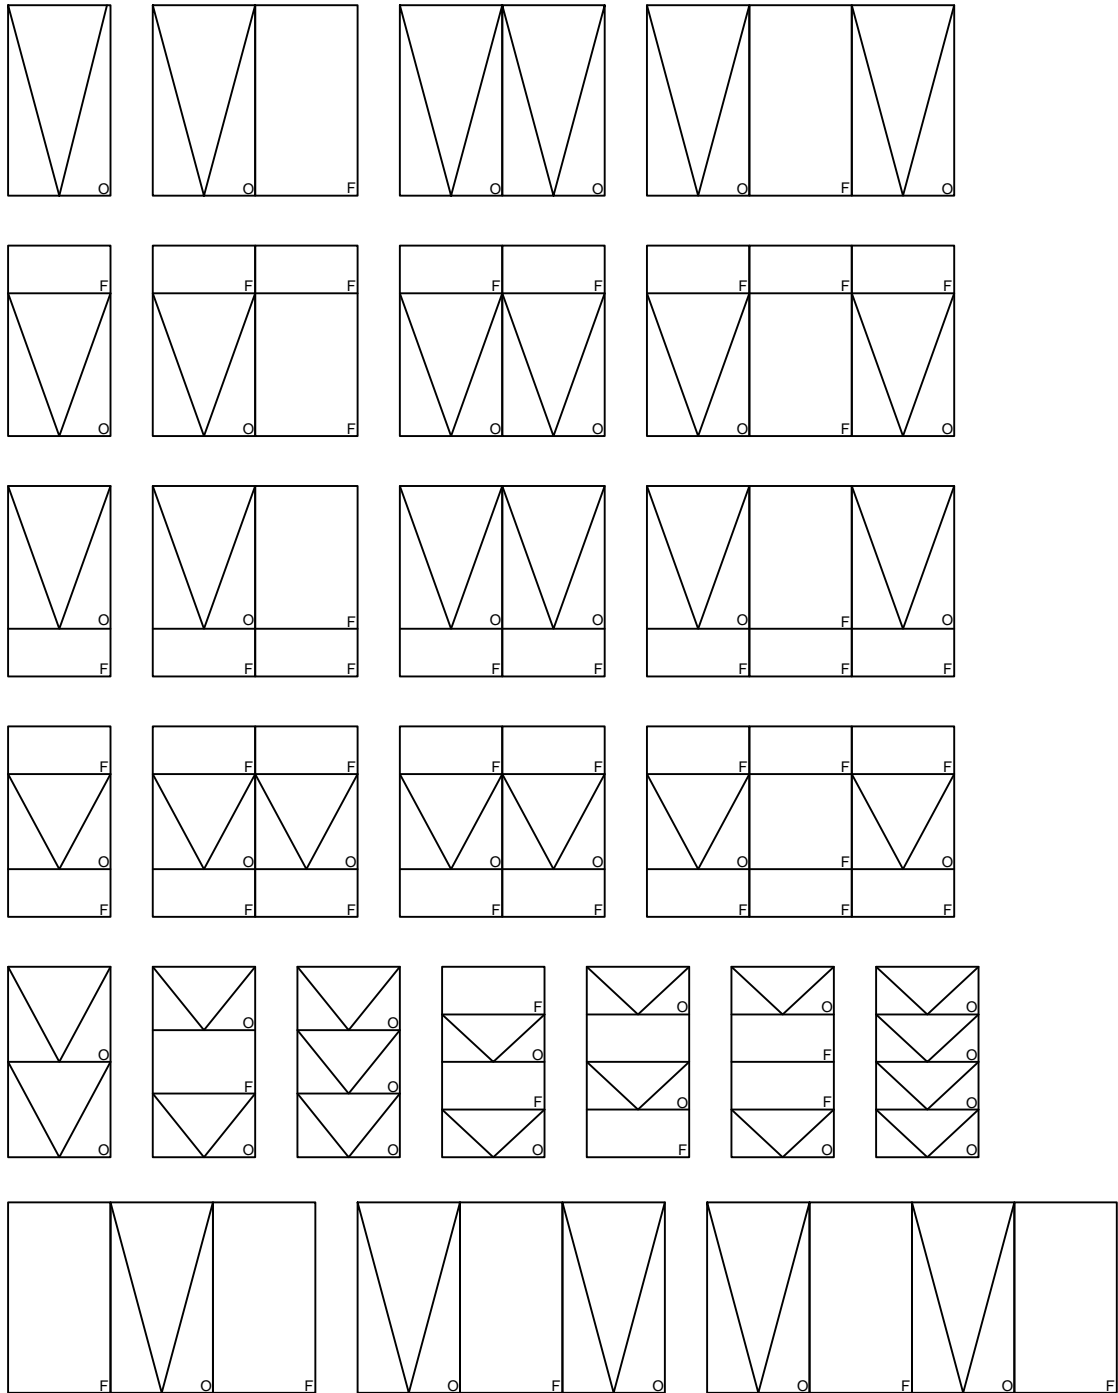

C150 Thermal Broken Awning Window&Fix Window

Product form