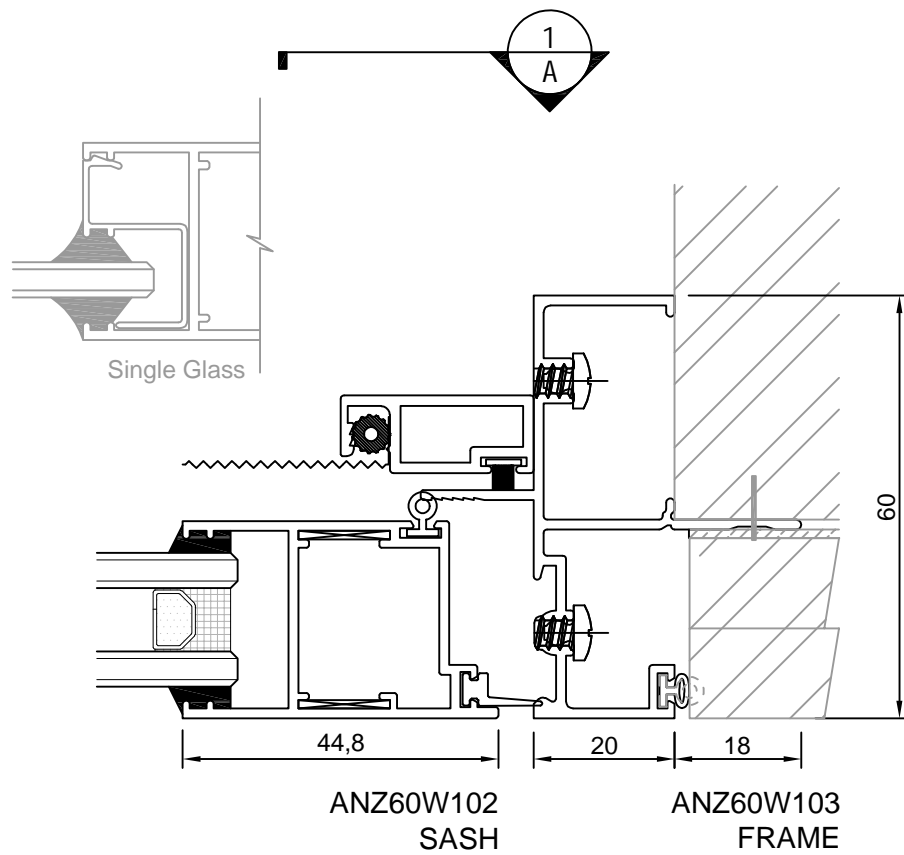

C60 Awning Window

Product Detail