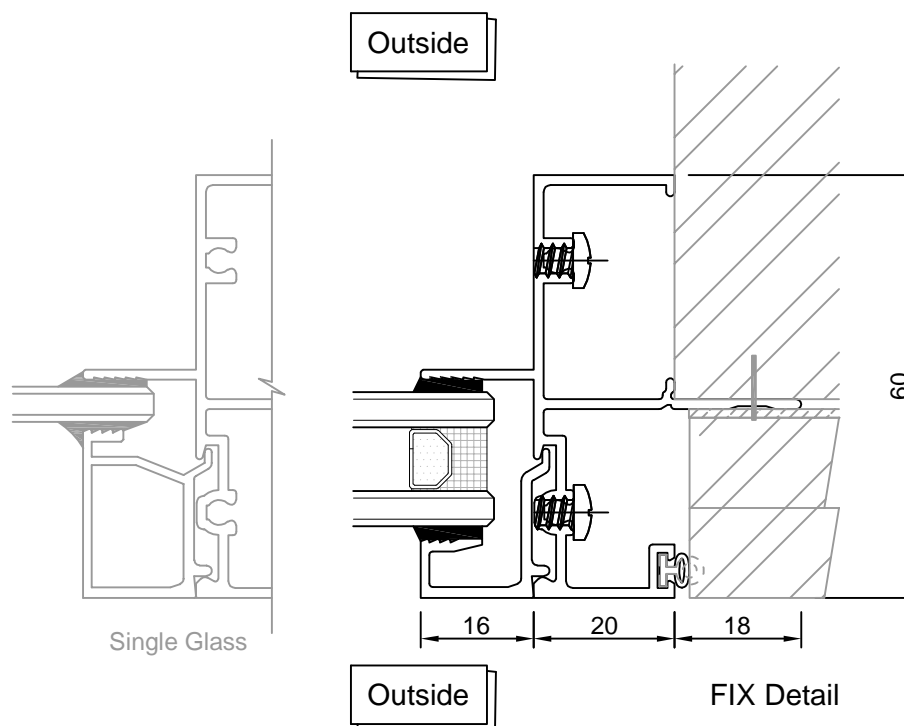

C60 Awning Window

Product Detail