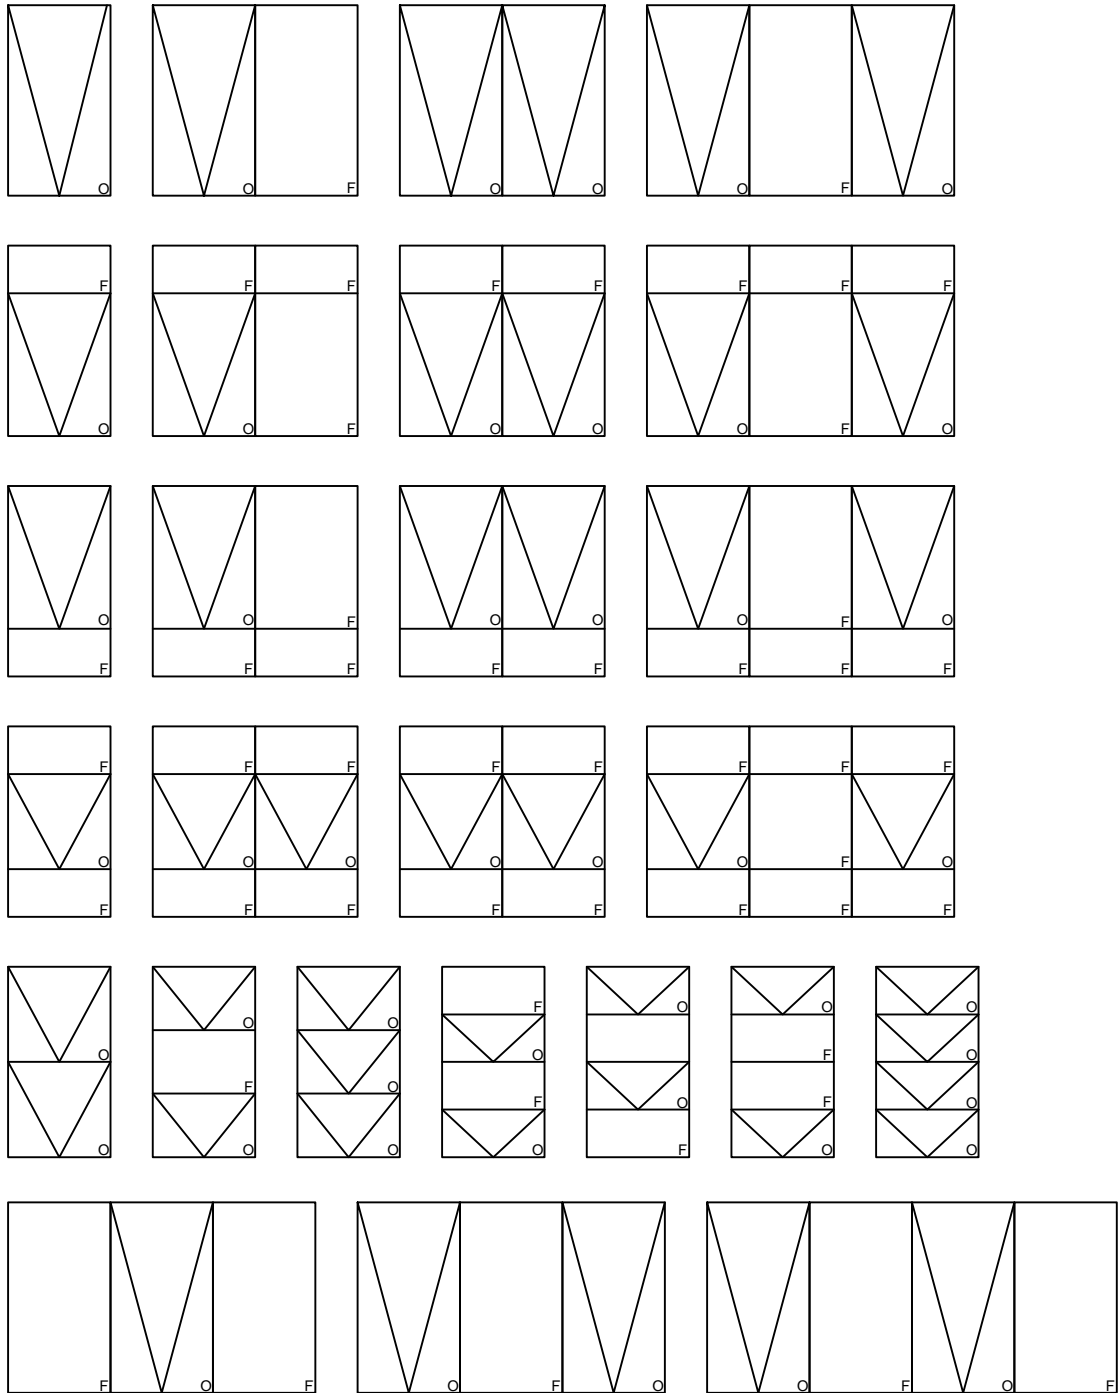

C60 Awning Window

Product form