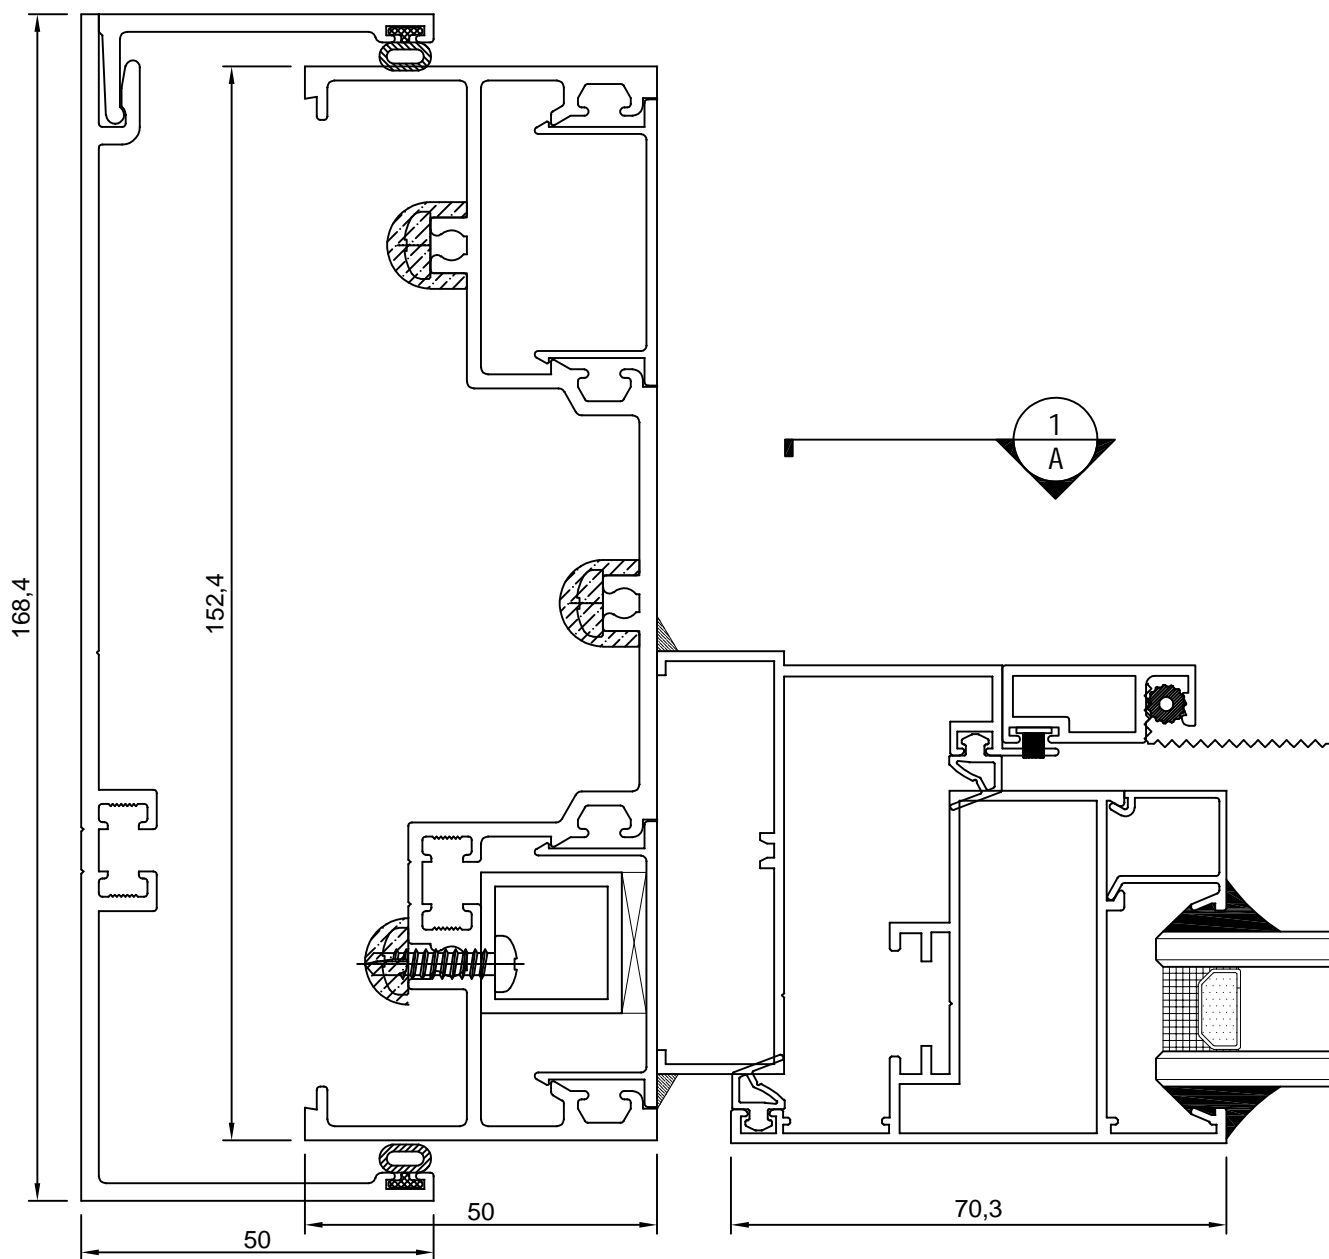

C150 Thermal Broken Casement Window&Fix Window

Product Detail