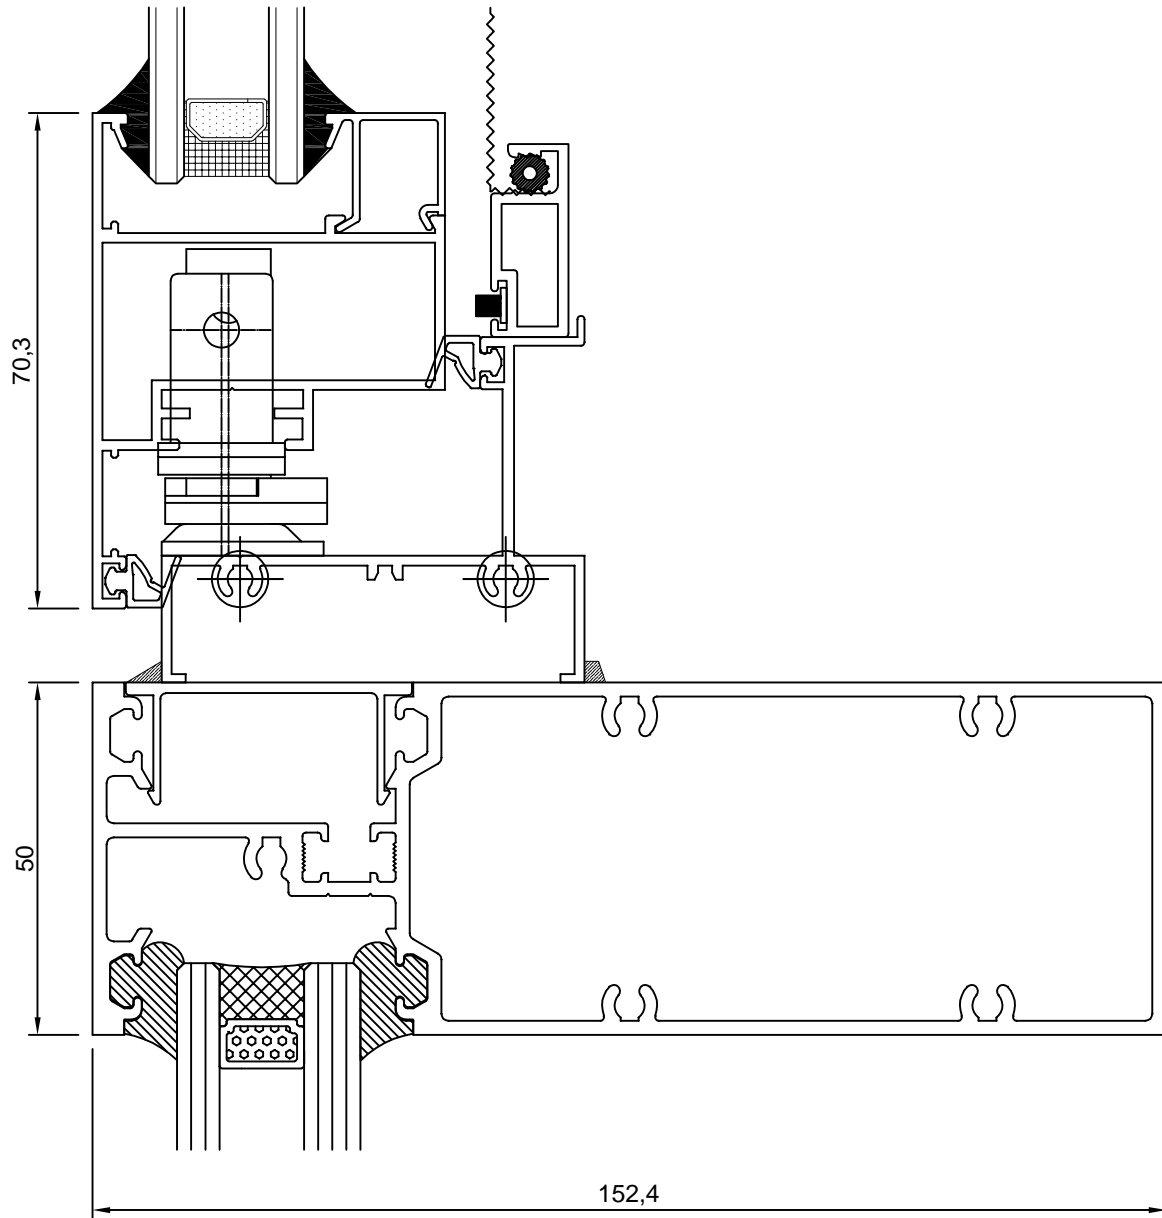

C150 Thermal Broken Casement Window&Fix Window

Product Brief Introduction

COMPATIBLE WITH

- C150 Thermal Broken Fix Window.
- T150 Series Sliding Door.

Features & Benefits

- 152.4mm X 50mm Frame.
- Architectural Applications.
- Supports Single Glazing.
- Compatible Door And Window.

Product form

C150 Thermal Broken Casement Window&Fix Window

Product Detail

C150 Thermal Broken Casement Window&Fix Window

Product Detail

C150 Thermal Broken Casement Window&Fix Window

Product Detail

C150 Thermal Broken Casement Window&Fix Window