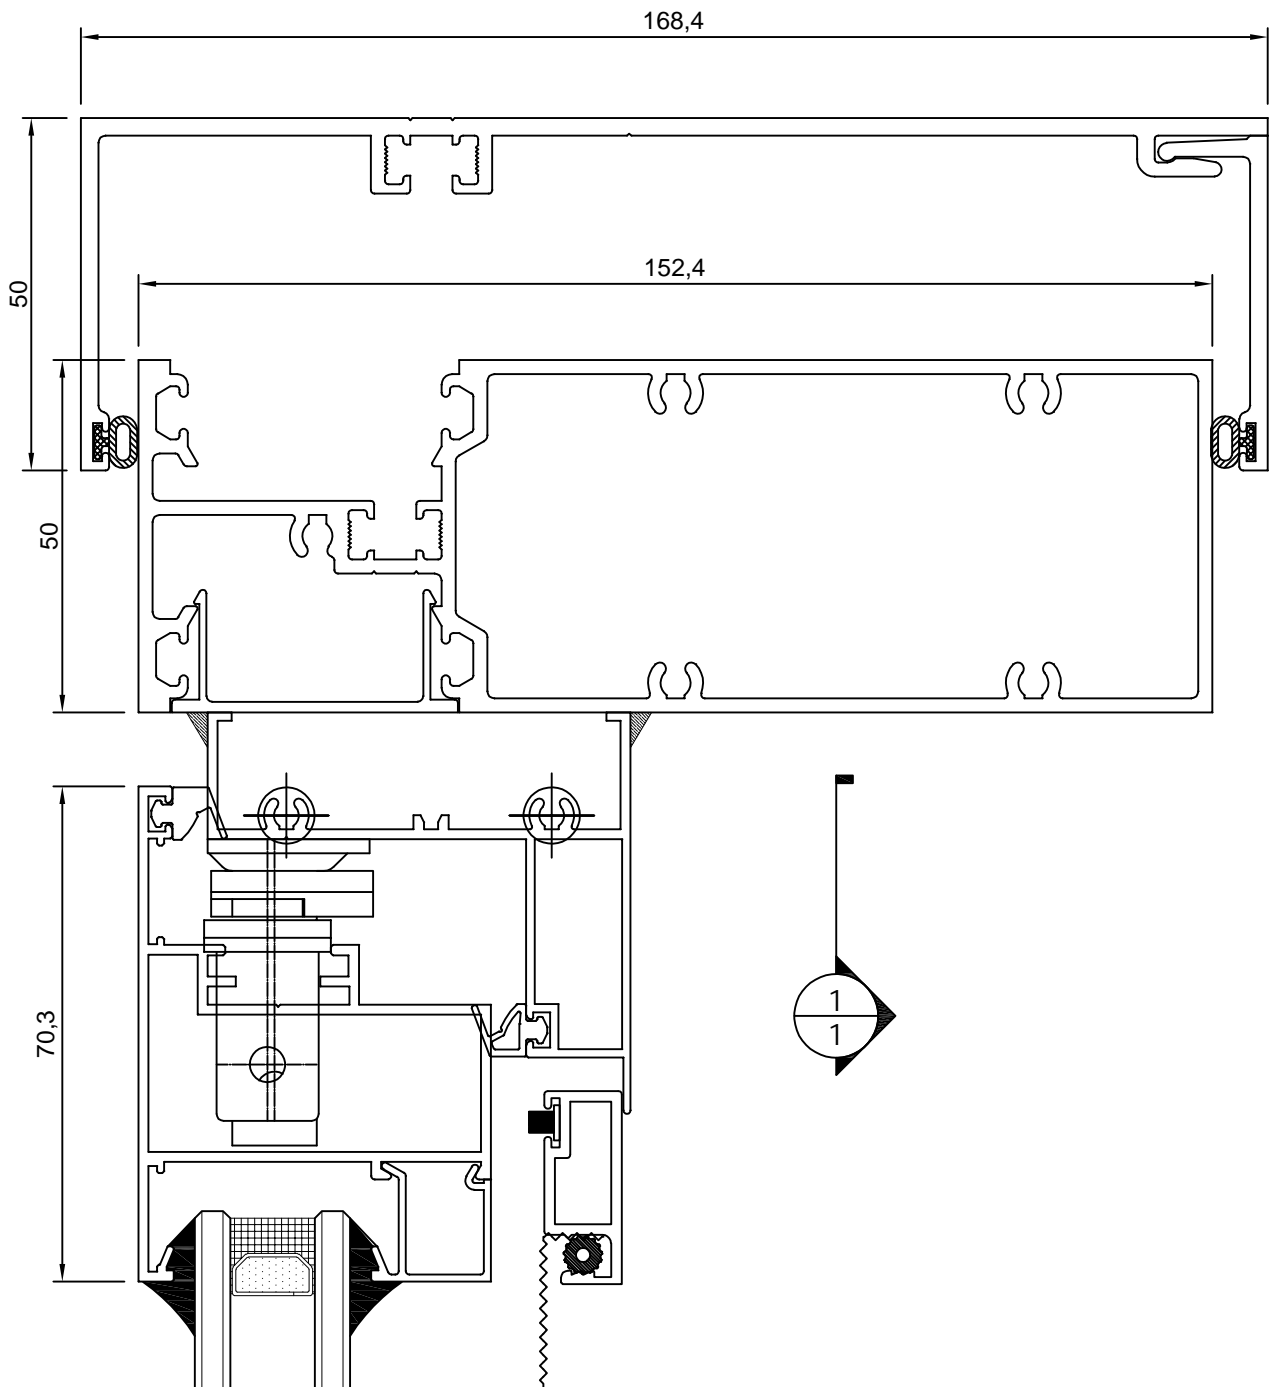

C150 Thermal Broken Casement Window&Fix Window

Product Detail