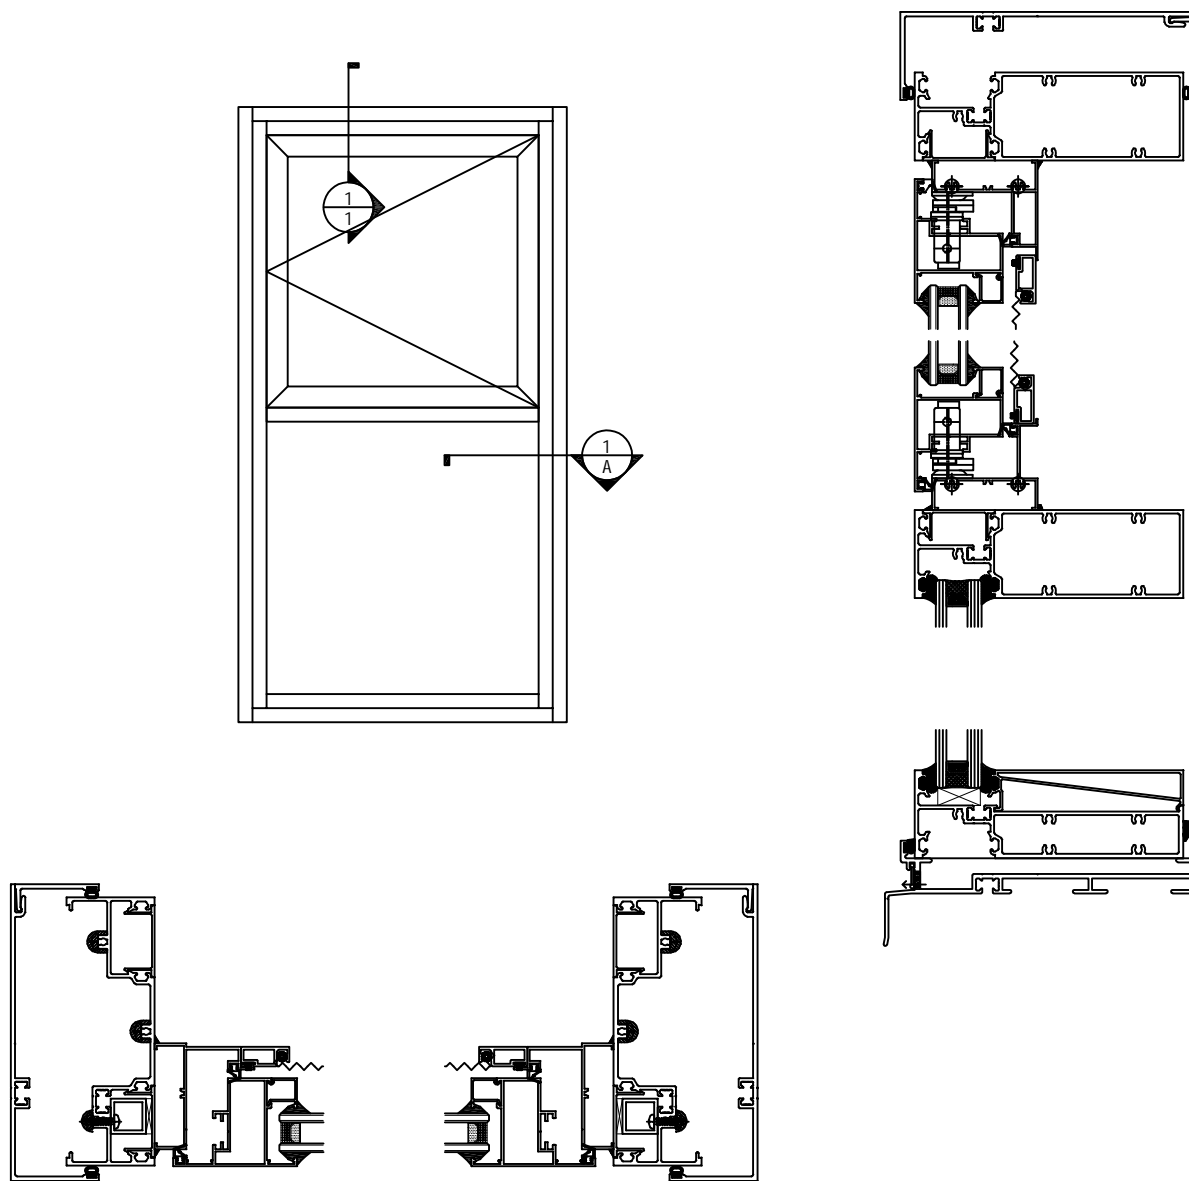

C150 Thermal Broken Casement Window&Fix Window

Product Brief Introduction

COMPATIBLE WITH

- C150 Thermal Broken Fix Window.
- T150 Series Sliding Door.

Features & Benefits

- 152.4mm X 50mm Frame.
- Architectural Applications.
- Supports Single Glazing.
- Compatible Door And Window.