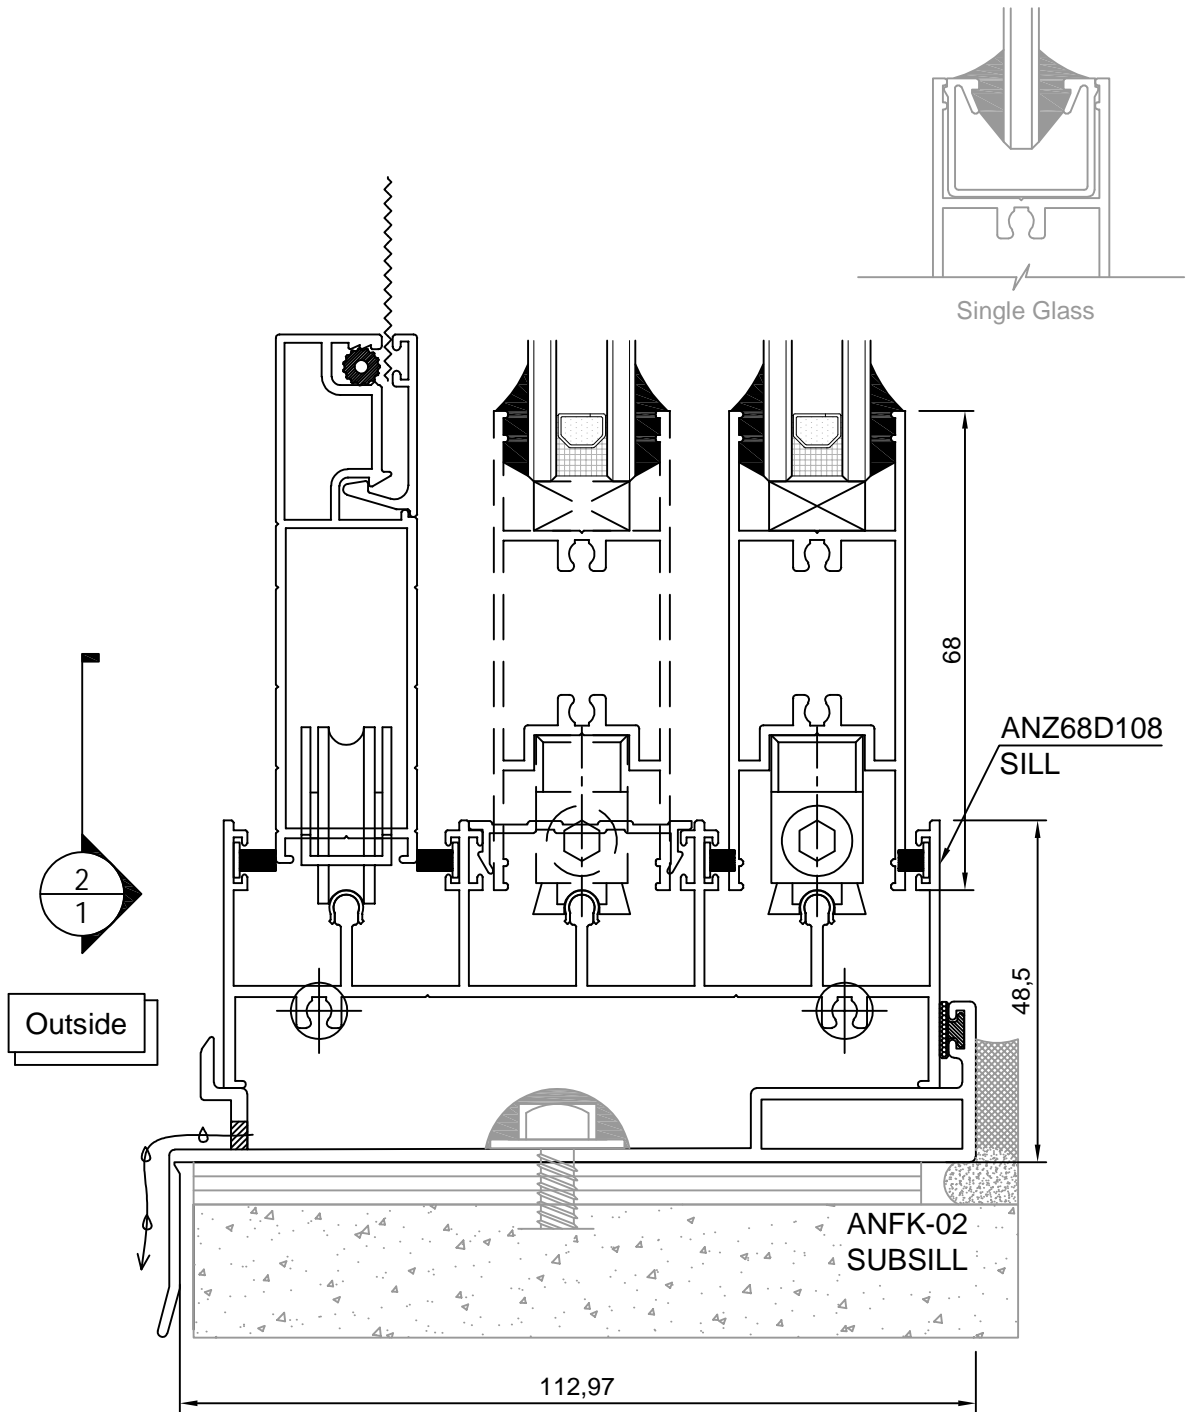

Timber reveal

Subframe

Subsill+subhead

SS Flydoor

Single glass

Double glazed

Laminated glass

T68 Sliding Door

Product Brief Introduction

COMPATIBLE WITH

Features & Benefits

- 101.6mm X 38mm Frame.
- Architectural Applications.
- Supports Single Glazing.
- Compatible Door And Window.

GLAZING DETAILS

- 10.78Lam
- 5Clr;5Obs
- 6Clr;6Obs
- 5Clr/9Ar/ 5Clr
- 5Obs /9Ar/ 5Clr
- 5Low-E/9Ar/ 5Clr

PRODUCT SPECS

Max.Recommended Sizes

- Height: 2400
- Width: 2400

T68 Sliding Door

Product form

T68 Sliding Door

Product Detail

T68 Sliding Door

Product Detail

T68 Sliding Door

Product Detail

T68 Sliding Door

Product Detail

Subsill+Subhead Method