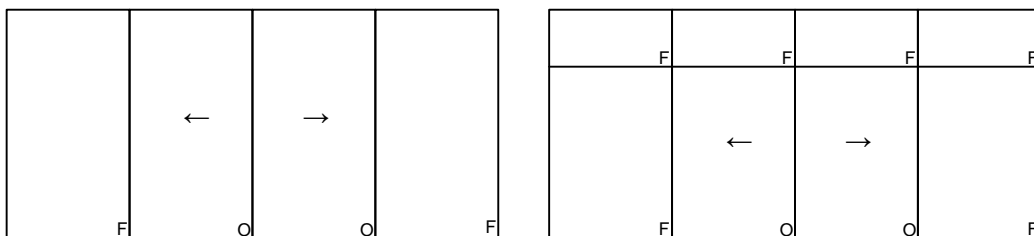

Product Brief Introduction

COMPATIBLE WITH

Features & Benefits

- 101.6mm X 38mm Frame.
- Architectural Applications.
- Supports Single Glazing.
- Compatible Door And Window.

GLAZING DETAILS

- 10.78Lam
- 5Clr;5Obs
- 6Clr;6Obs
- 5Clr/9Ar/ 5Clr
- 5Obs /9Ar/ 5Clr
- 5Low-E/9Ar/ 5Clr

PRODUCT SPECS

Max.Recommended Sizes

- Height: 2400
- Width: 2400

T68 Sliding Door

Product form

T68 Sliding Door

Product Detail

T68 Sliding Door