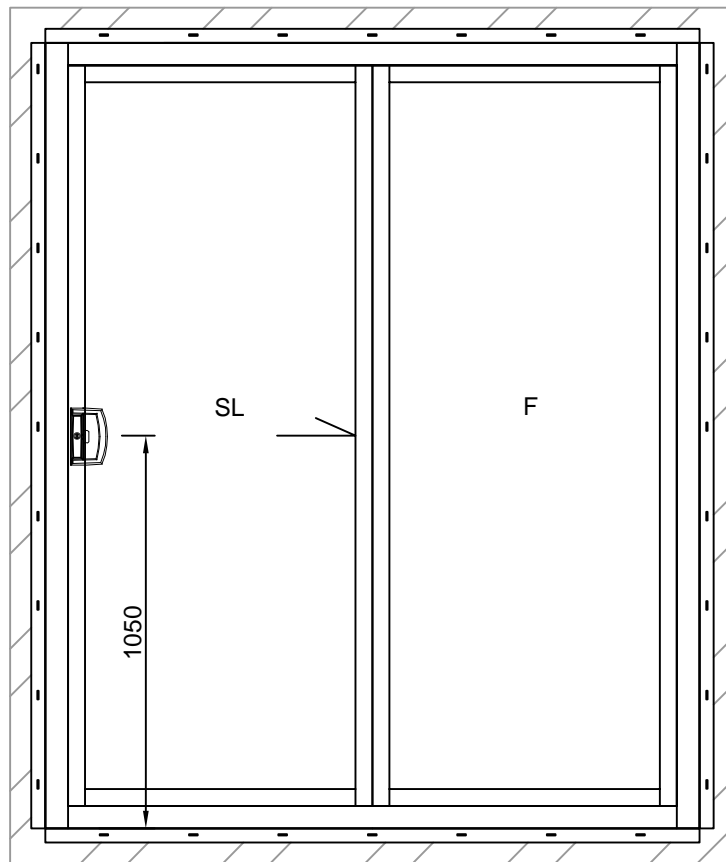

Product Brief Introduction

COMPATIBLE WITH

Features & Benefits

- 101.6mm X 38mm Frame.
- Architectural Applications.
- Supports Single Glazing.
- Compatible Door And Window.

GLAZING DETAILS

- 10.78Lam
- 5Clr;5Obs
- 6Clr;6Obs
- 5Clr/9Ar/ 5Clr
- 5Obs /9Ar/ 5Clr
- 5Low-E/9Ar/ 5Clr

PRODUCT SPECS

Max.Recommended Sizes

- Height: 2400
- Width: 2400

T68 Sliding Door

Product form

T68 Sliding Door

Product Detail

T68 Sliding Door

Product Detail

T68 Sliding Door

Product Detail

T68 Sliding Door

Product Detail

Subsill+Subhead Method