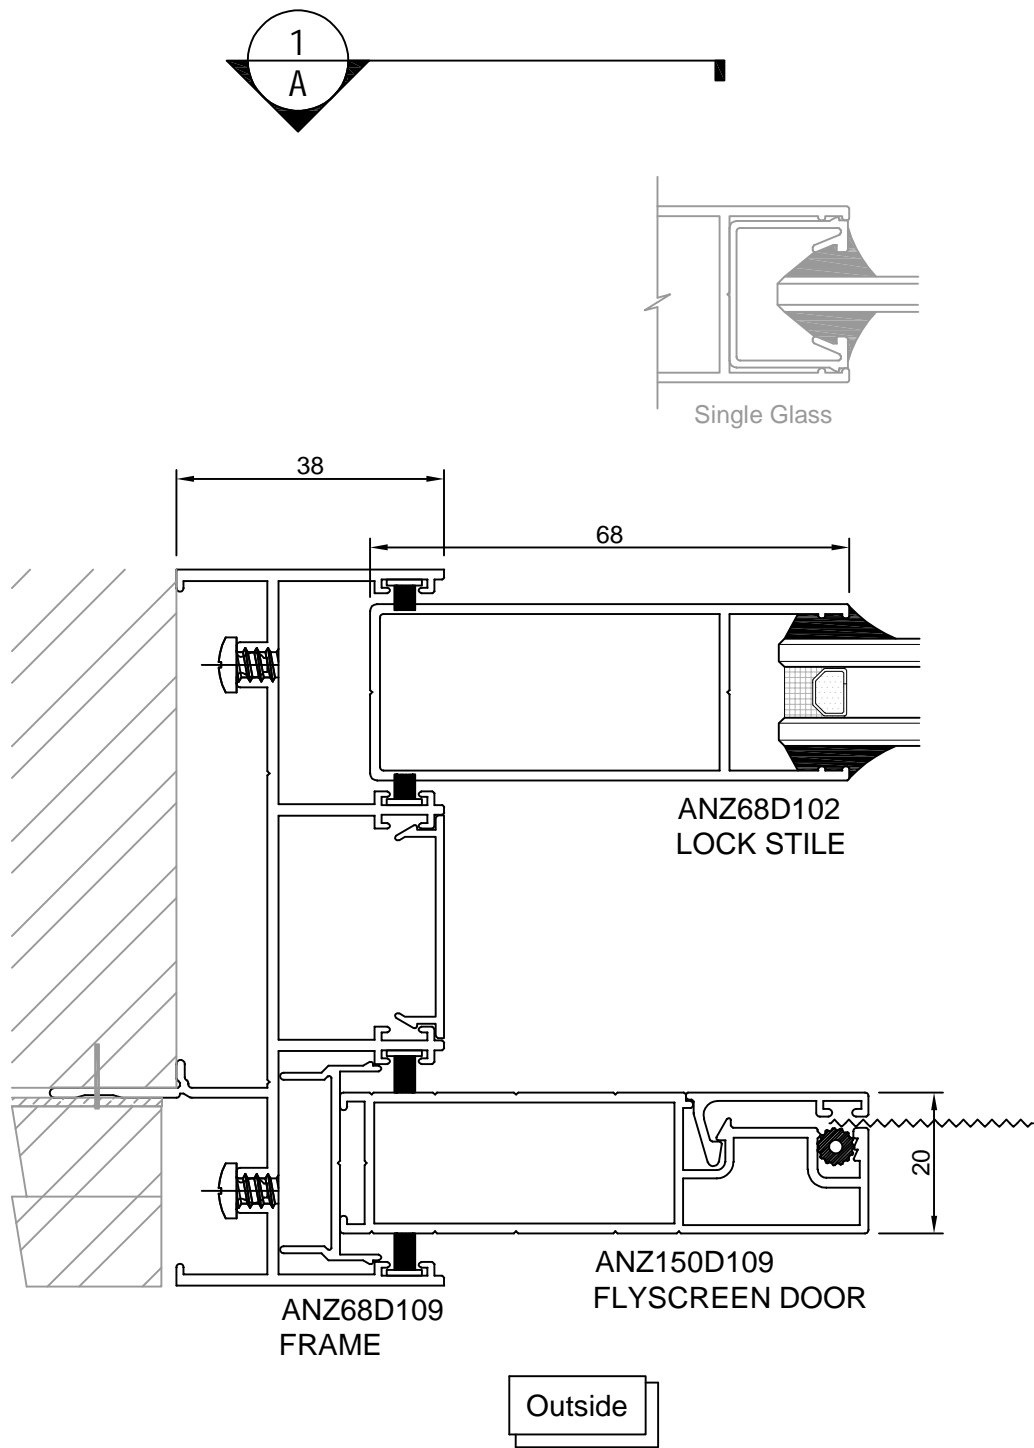

Product Brief Introduction

COMPATIBLE WITH

Features & Benefits

- 101.6mm X 38mm Frame.
- Architectural Applications.
- Supports Single Glazing.
- Compatible Door And Window.

GLAZING DETAILS

- 10.78Lam
- 5Clr;5Obs
- 6Clr;6Obs
- 5Clr/9Ar/ 5Clr
- 5Obs /9Ar/ 5Clr
- 5Low-E/9Ar/ 5Clr

PRODUCT SPECS

Max.Recommended Sizes

- Height: 2400
- Width: 2400

T68 Sliding Door

Product form

T68 Sliding Door

Product Detail

T68 Sliding Door

Product Detail

T68 Sliding Door

Product Detail

T68 Sliding Door

Product Detail

Subsill+Subhead Method