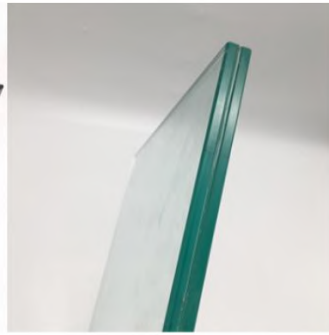

Timber reveal

Subframe

Subsill+subhead

SS Flydoor

Single glass

Double glazed

Laminated glass

T68 Sliding Door

Product Brief Introduction

COMPATIBLE WITH

Features & Benefits

- 101.6mm X 38mm Frame.
- Architectural Applications.
- Supports Single Glazing.
- Compatible Door And Window.

GLAZING DETAILS

- 10.78Lam
- 5Clr;5Obs
- 6Clr;6Obs
- 5Clr/9Ar/ 5Clr
- 5Obs /9Ar/ 5Clr
- 5Low-E/9Ar/ 5Clr

PRODUCT SPECS

Max.Recommended Sizes

- Height: 2400
- Width: 2400

T68 Sliding Door

Product form

T68 Sliding Door

Product Detail

T68 Sliding Door