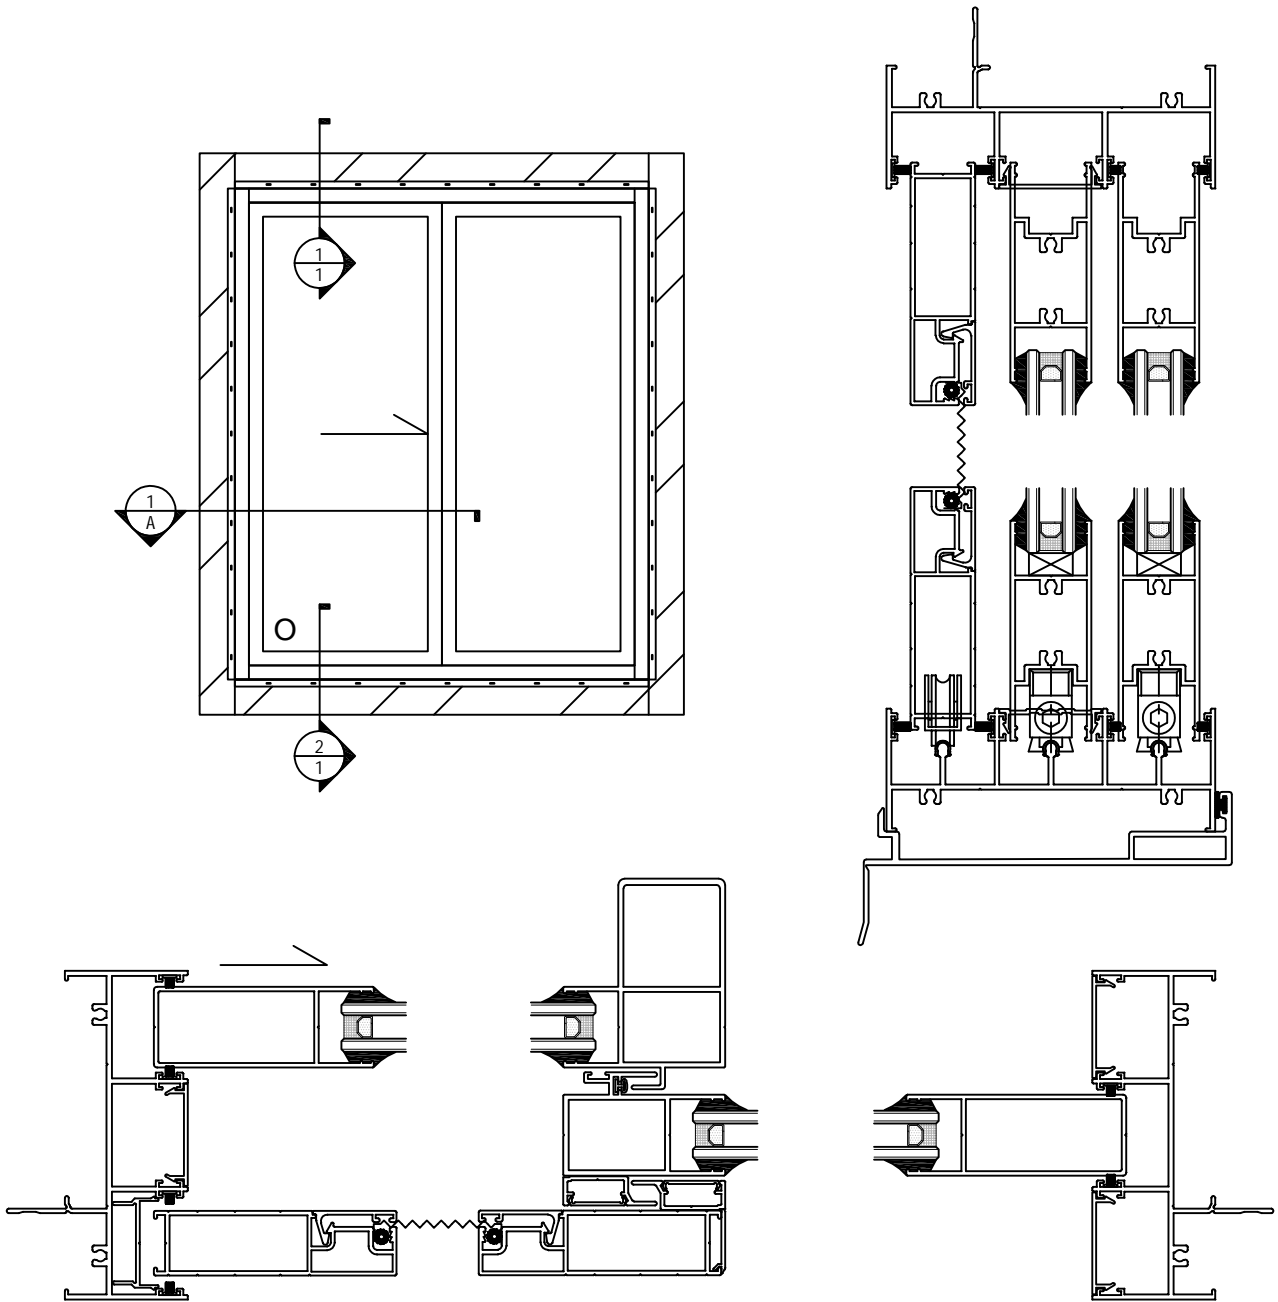

Timber reveal

Subframe

Subsill+subhead

SS Flydoor

Single glass

Double glazed

Laminated glass

T68 Sliding Door

Product Brief Introduction

COMPATIBLE WITH

Features & Benefits

- 101.6mm X 38mm Frame.
- Architectural Applications.
- Supports Single Glazing.
- Compatible Door And Window.

GLAZING DETAILS

- 10.78Lam
- 5Clr;5Obs
- 6Clr;6Obs
- 5Clr/9Ar/ 5Clr
- 5Obs /9Ar/ 5Clr
- 5Low-E/9Ar/ 5Clr

PRODUCT SPECS

Max.Recommended Sizes

- Height: 2400
- Width: 2400

T68 Sliding Door

Product form

T68 Sliding Door

Product Detail

T68 Sliding Door

Product Detail

T68 Sliding Door

Product Detail

T68 Sliding Door

Product Detail

Subsill+Subhead Method