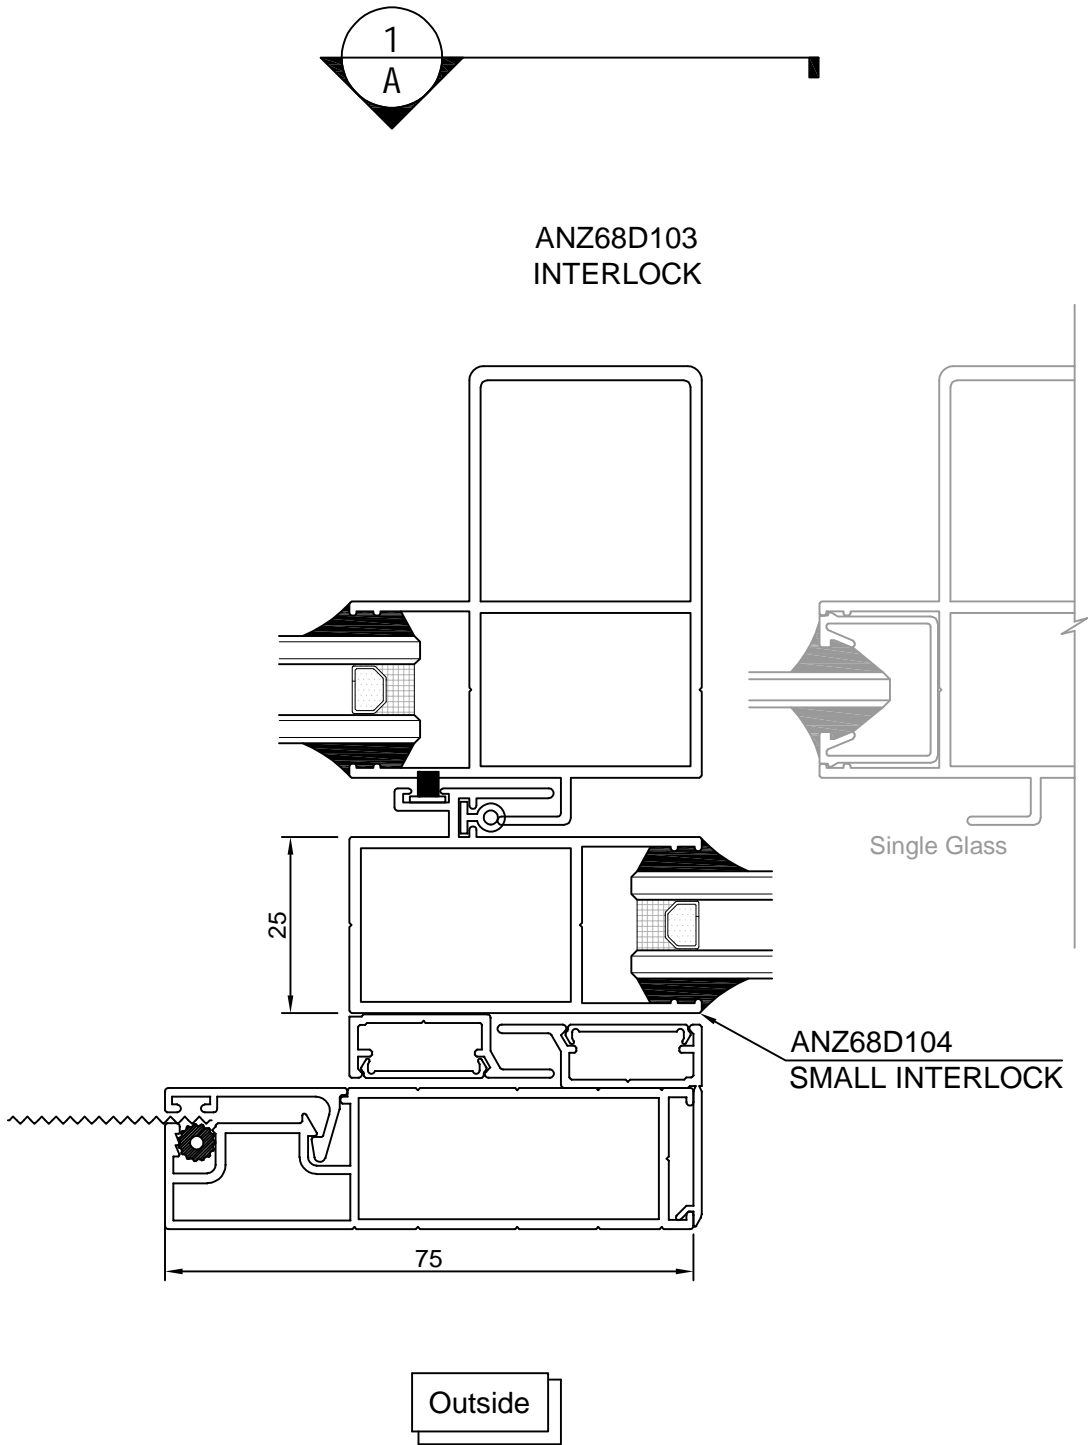

Product Brief Introduction

COMPATIBLE WITH

Features & Benefits

- 101.6mm X 38mm Frame.
- Architectural Applications.
- Supports Single Glazing.
- Compatible Door And Window.

GLAZING DETAILS

- 10.78Lam
- 5Clr;5Obs
- 6Clr;6Obs
- 5Clr/9Ar/ 5Clr
- 5Obs /9Ar/ 5Clr
- 5Low-E/9Ar/ 5Clr

PRODUCT SPECS

Max.Recommended Sizes

- Height: 2400
- Width: 2400

T68 Sliding Door

Product form

T68 Sliding Door

Product Detail

T68 Sliding Door

Product Detail

T68 Sliding Door

Product Detail

T68 Sliding Door

Product Detail

Subsill+Subhead Method