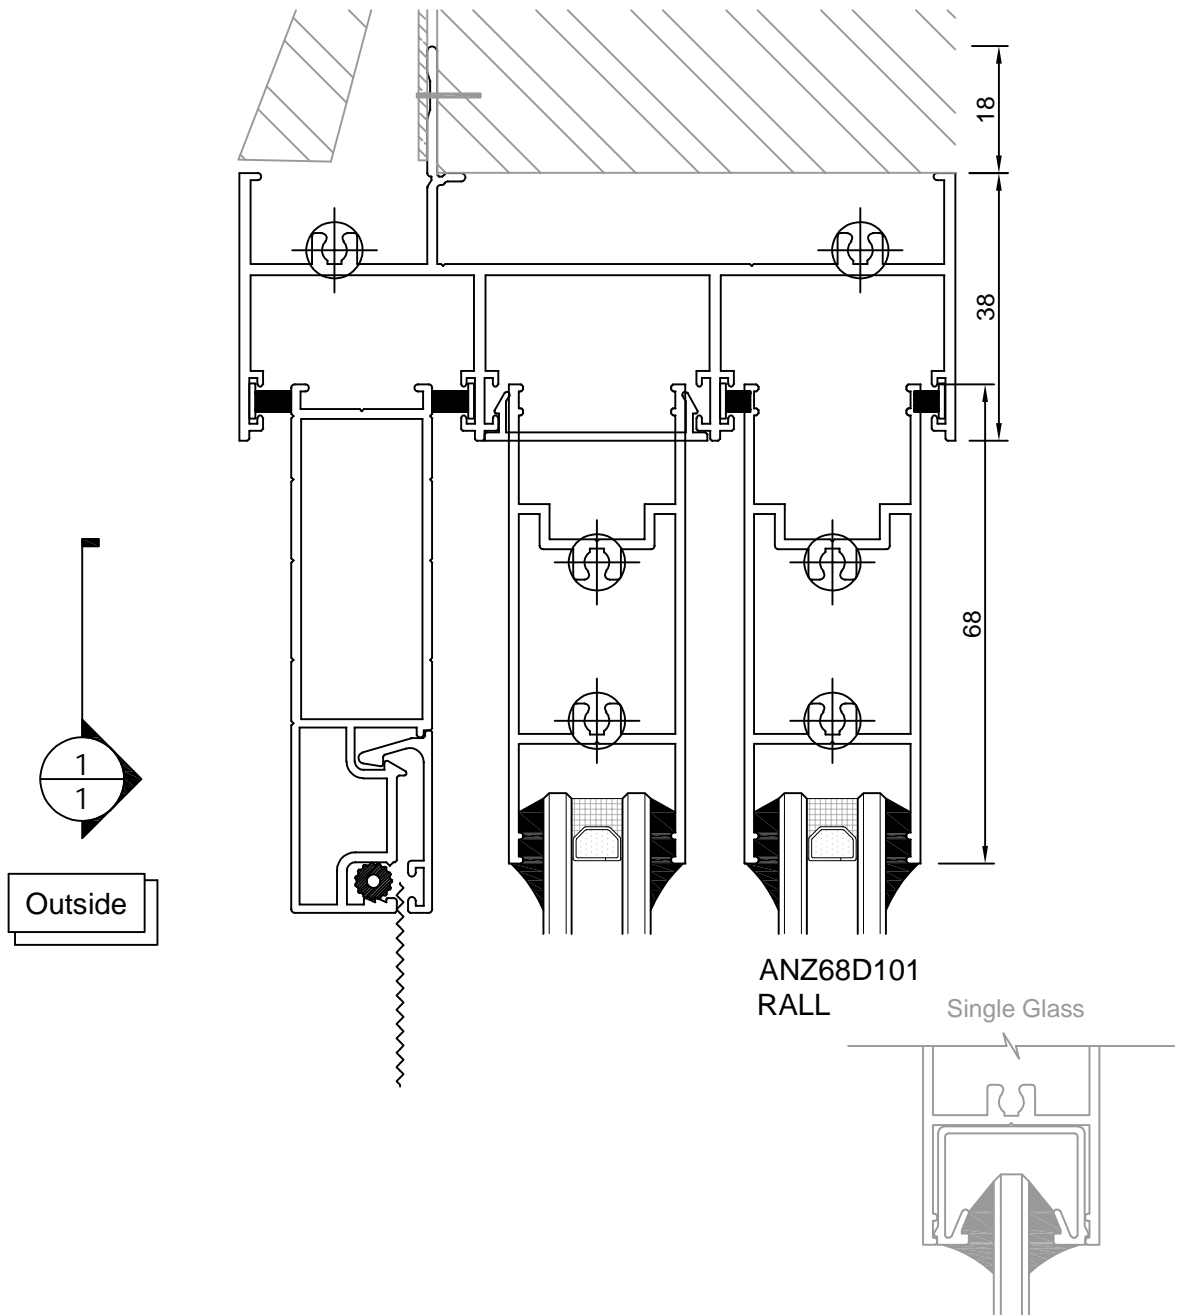

Timber reveal

Subframe

Subsill+subhead

SS Flydoor

Single glass

Double glazed

Laminated glass

T68 Sliding Door

Product Brief Introduction

COMPATIBLE WITH

Features & Benefits

- 101.6mm X 38mm Frame.
- Architectural Applications.
- Supports Single Glazing.
- Compatible Door And Window.

GLAZING DETAILS

- 10.78Lam
- 5Clr;5Obs
- 6Clr;6Obs
- 5Clr/9Ar/ 5Clr
- 5Obs /9Ar/ 5Clr
- 5Low-E/9Ar/ 5Clr

PRODUCT SPECS

Max.Recommended Sizes

- Height: 2400
- Width: 2400

T68 Sliding Door

Product form

T68 Sliding Door

Product Detail

T68 Sliding Door

Product Detail

T68 Sliding Door

Product Detail

T68 Sliding Door

Product Detail

Subsill+Subhead Method