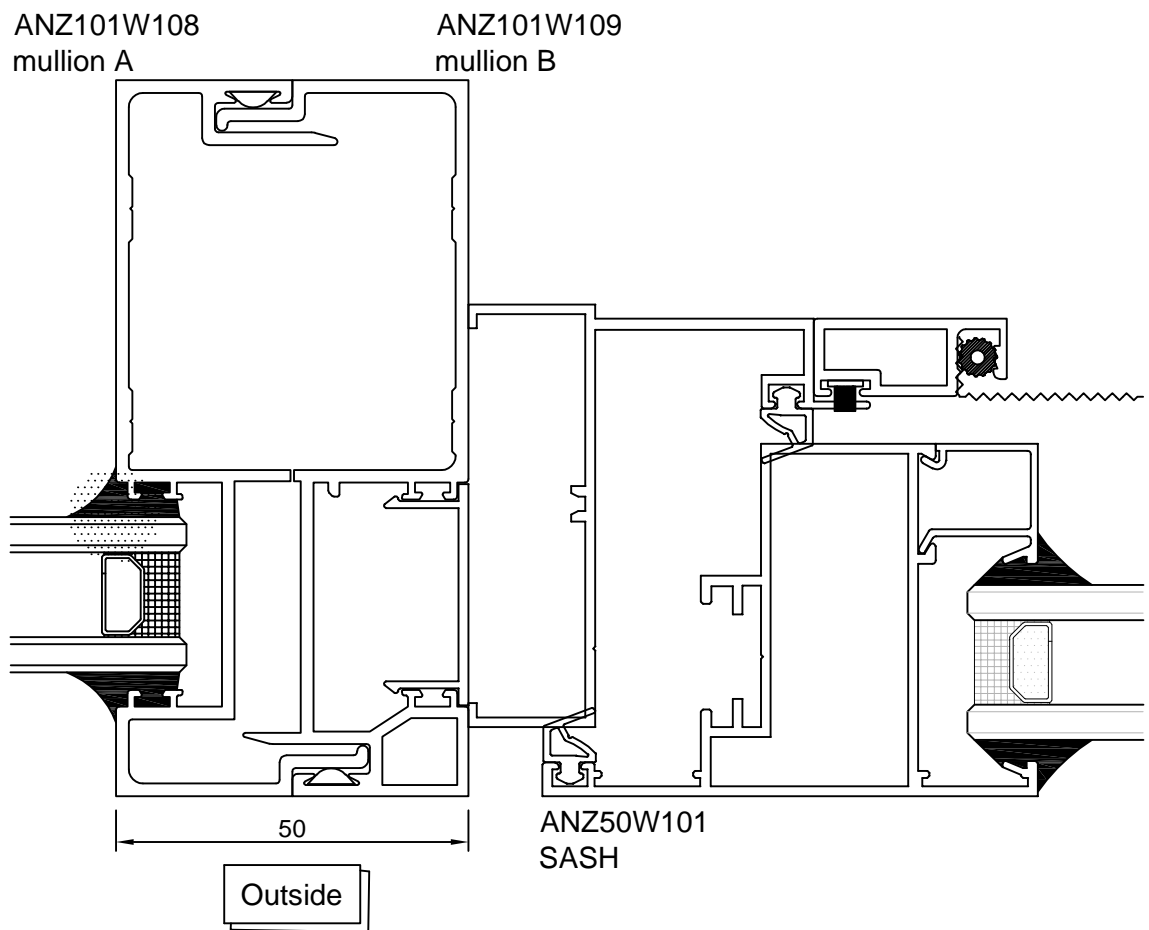

Features & Benefits

- 101.6mm X 50mm Frame.
- Architectural Applications.
- Supports Single Glazing.
- Compatible Door And Window.

GLAZING DETAILS

- 10.78Lam
- 5Clr;5Obs
- 6Clr;6Obs
- 5Clr/12Ar/ 5Clr
- 5Obs /12Ar/ 5Clr
- 5Low-E/12Ar/ 5Clr
- 6Clr/12Ar/ 6Clr
- 6Obs /12Ar/ 6Clr
- 6Low-E/12Ar/ 6Clr

C101 Casement Window

Product form

C101 Casement Window

Product Detail

C101 Casement Window

Product Detail

C101 Casement Window

Product Detail

C101 Casement Window

Product Detail

Sash and fixed connection

C101 Casement Window

Product Detail

Sash and fixed connection

C101 Casement Window