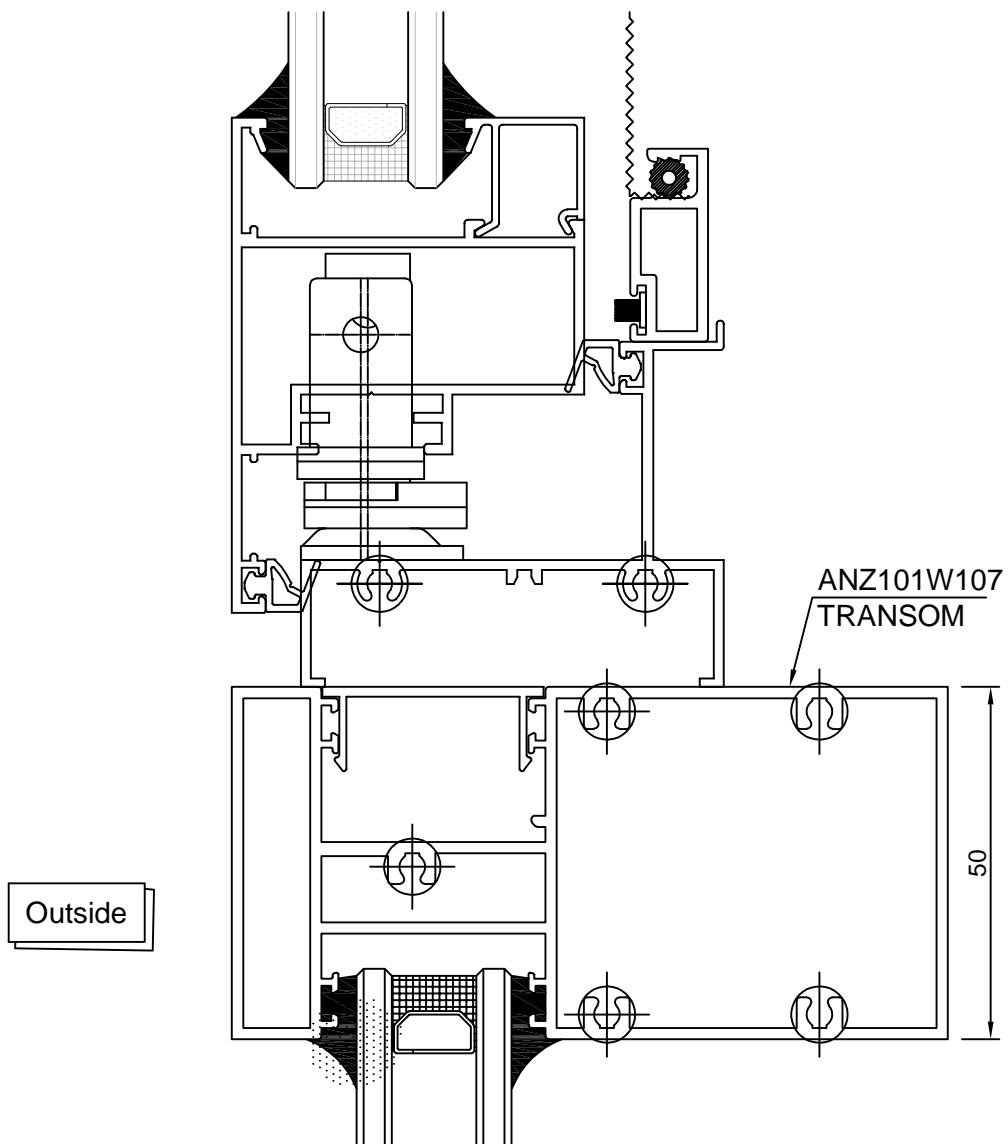

Single glass

Double glazed

Laminated glass

C101 Casement Window

Product Brief Introduction

COMPATIBLE WITH

- C101 Series Fix Window.
- T101 Series Sliding Door.
- H35 Series Hinged Door.
- H45 Series Hinged Door.

Features & Benefits

- 101.6mm X 50mm Frame.
- Architectural Applications.
- Supports Single Glazing.
- Compatible Door And Window.

GLAZING DETAILS

- 10.78Lam
- 5Clr;5Obs
- 6Clr;6Obs
- 5Clr/12Ar/ 5Clr
- 5Obs /12Ar/ 5Clr
- 5Low-E/12Ar/ 5Clr
- 6Clr/12Ar/ 6Clr
- 6Obs /12Ar/ 6Clr
- 6Low-E/12Ar/ 6Clr

C101 Casement Window

Product form

C101 Casement Window

Product Detail

C101 Casement Window

Product Detail

C101 Casement Window

Product Detail

C101 Casement Window

Product Detail

Sash and fixed connection

C101 Casement Window

Product Detail

Sash and fixed connection

C101 Casement Window