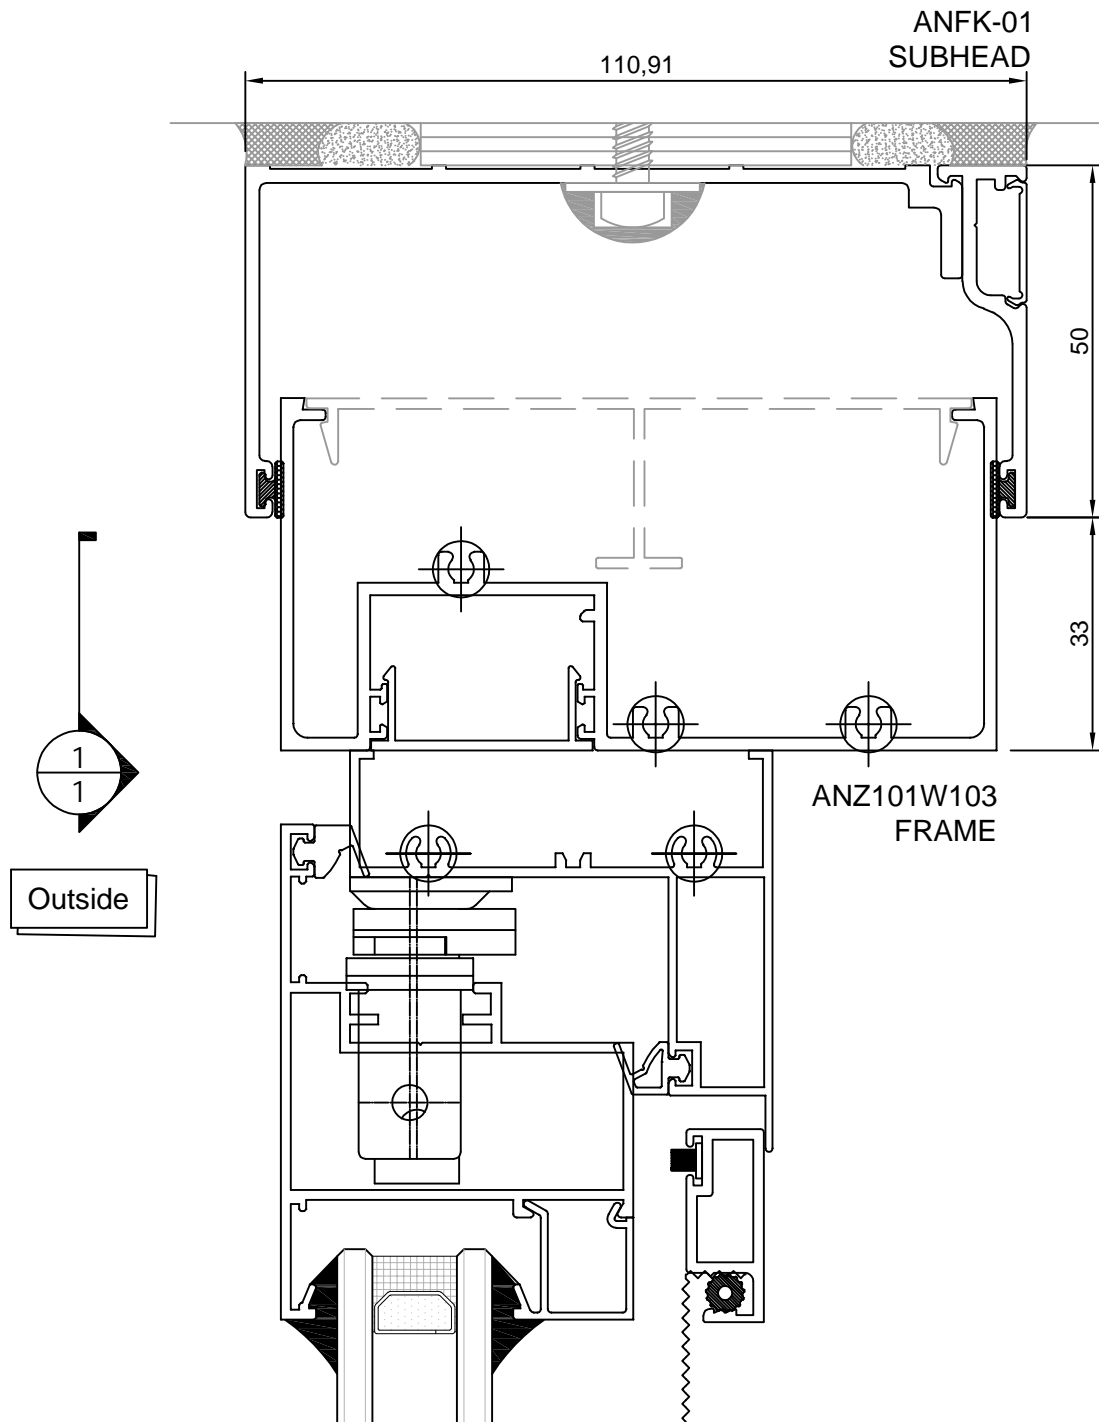

Single glass

Double glazed

Laminated glass

C101 Casement Window

Product Brief Introduction

COMPATIBLE WITH

- C101 Series Fix Window.
- T101 Series Sliding Door.
- H35 Series Hinged Door.
- H45 Series Hinged Door.

Features & Benefits

- 101.6mm X 50mm Frame.
- Architectural Applications.
- Supports Single Glazing.
- Compatible Door And Window.

GLAZING DETAILS

- 10.78Lam
- 5Clr;5Obs
- 6Clr;6Obs
- 5Clr/12Ar/ 5Clr
- 5Obs /12Ar/ 5Clr
- 5Low-E/12Ar/ 5Clr
- 6Clr/12Ar/ 6Clr
- 6Obs /12Ar/ 6Clr
- 6Low-E/12Ar/ 6Clr

C101 Casement Window

Product form

C101 Casement Window

Product Detail

C101 Casement Window

Product Detail

C101 Casement Window

Product Detail

C101 Casement Window

Product Detail

Sash and fixed connection

C101 Casement Window

Product Detail

Sash and fixed connection

C101 Casement Window