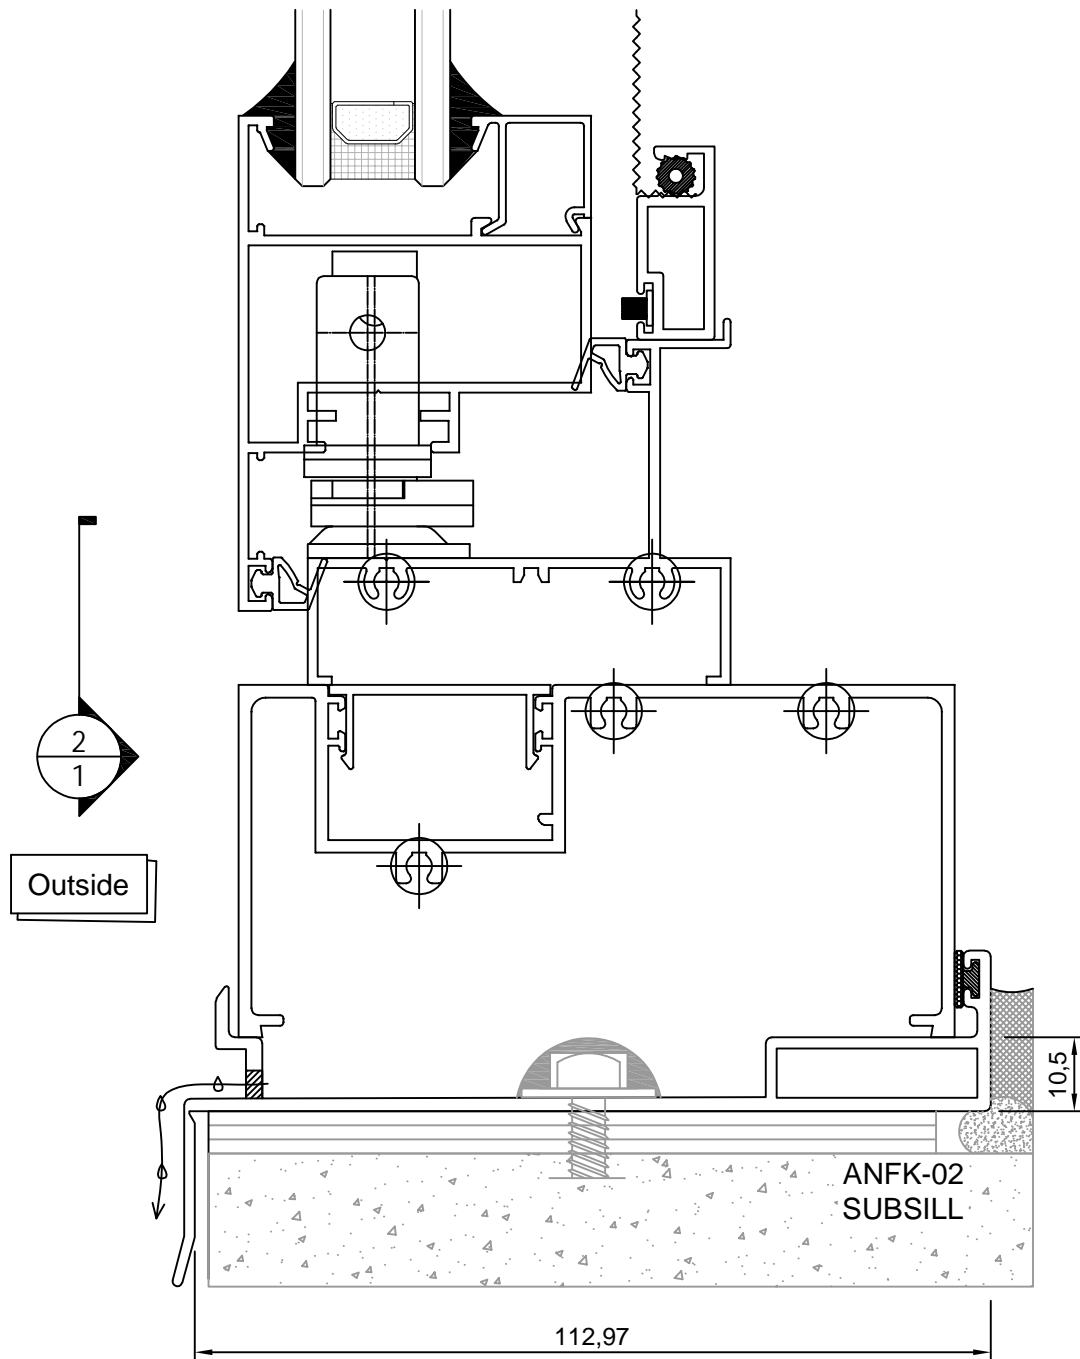

Single glass

Double glazed

Laminated glass

C101 Casement Window

Product Brief Introduction

COMPATIBLE WITH

- C101 Series Fix Window.
- T101 Series Sliding Door.
- H35 Series Hinged Door.
- H45 Series Hinged Door.

Features & Benefits

- 101.6mm X 50mm Frame.
- Architectural Applications.
- Supports Single Glazing.
- Compatible Door And Window.

GLAZING DETAILS

- 10.78Lam
- 5Clr;5Obs
- 6Clr;6Obs
- 5Clr/12Ar/ 5Clr
- 5Obs /12Ar/ 5Clr
- 5Low-E/12Ar/ 5Clr
- 6Clr/12Ar/ 6Clr
- 6Obs /12Ar/ 6Clr
- 6Low-E/12Ar/ 6Clr

C101 Casement Window

Product form

C101 Casement Window

Product Detail

C101 Casement Window

Product Detail

C101 Casement Window

Product Detail

C101 Casement Window

Product Detail

Sash and fixed connection

C101 Casement Window

Product Detail

Sash and fixed connection

C101 Casement Window