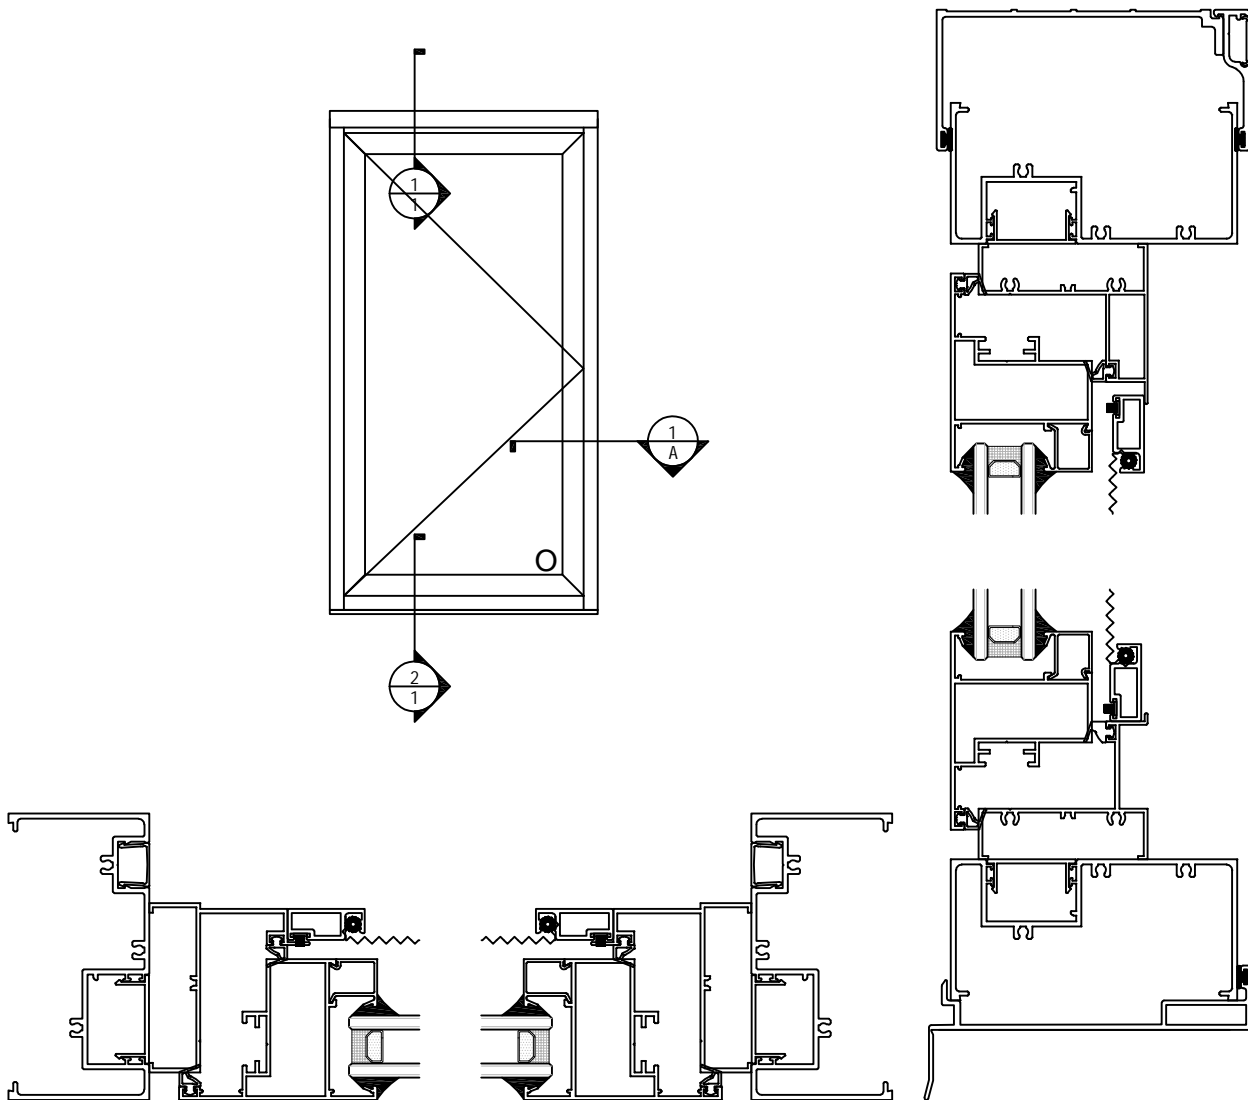

Single glass

Double glazed

Laminated glass

C101 Casement Window

Product Brief Introduction

COMPATIBLE WITH

- C101 Series Fix Window.
- T101 Series Sliding Door.
- H35 Series Hinged Door.
- H45 Series Hinged Door.

Features & Benefits

- 101.6mm X 50mm Frame.
- Architectural Applications.
- Supports Single Glazing.
- Compatible Door And Window.

GLAZING DETAILS

- 10.78Lam
- 5Clr;5Obs
- 6Clr;6Obs
- 5Clr/12Ar/ 5Clr
- 5Obs /12Ar/ 5Clr
- 5Low-E/12Ar/ 5Clr
- 6Clr/12Ar/ 6Clr
- 6Obs /12Ar/ 6Clr
- 6Low-E/12Ar/ 6Clr