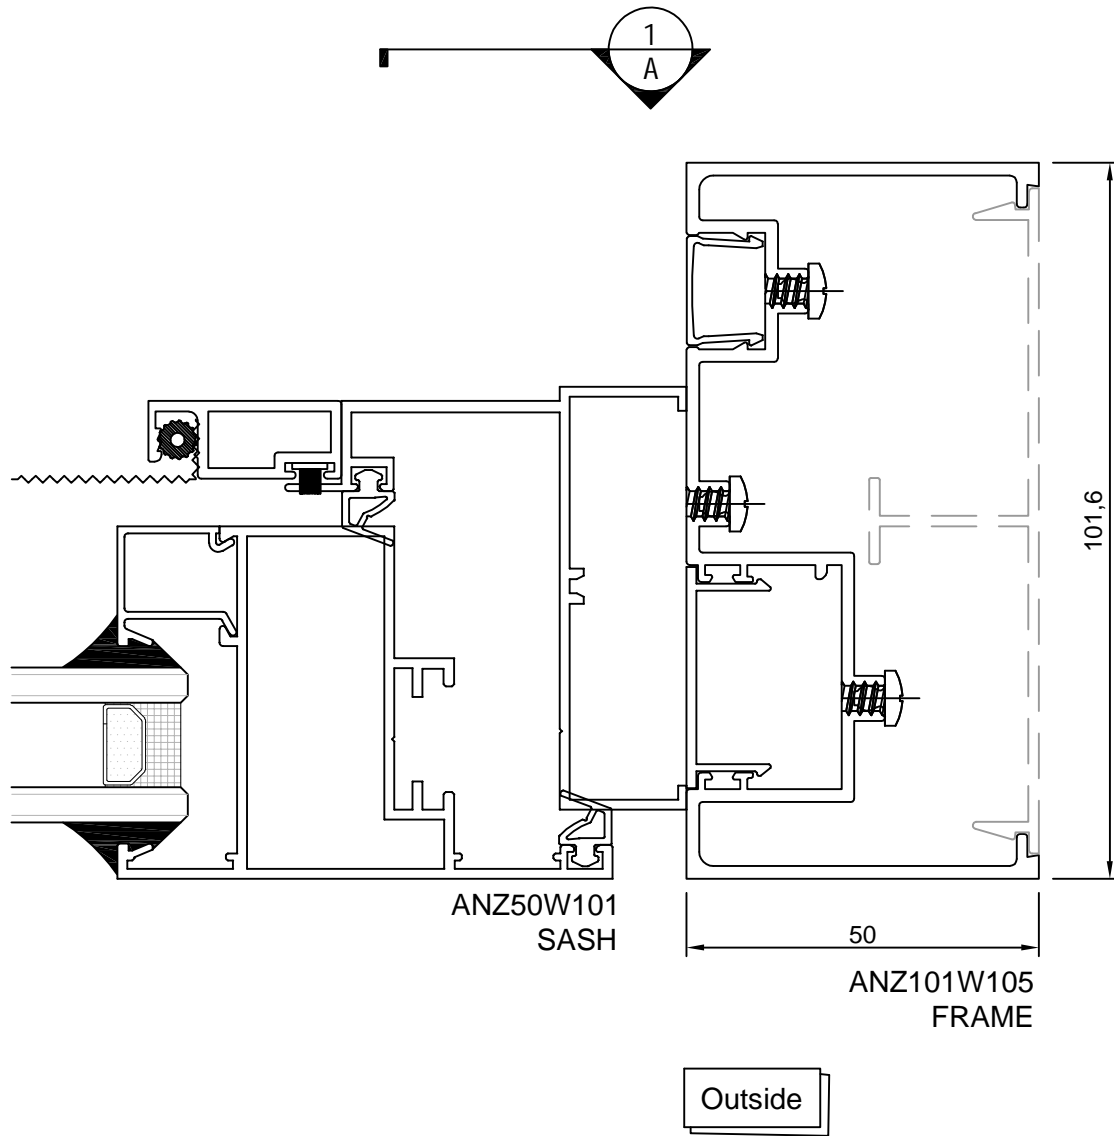

C101 Casement Window

Product Detail