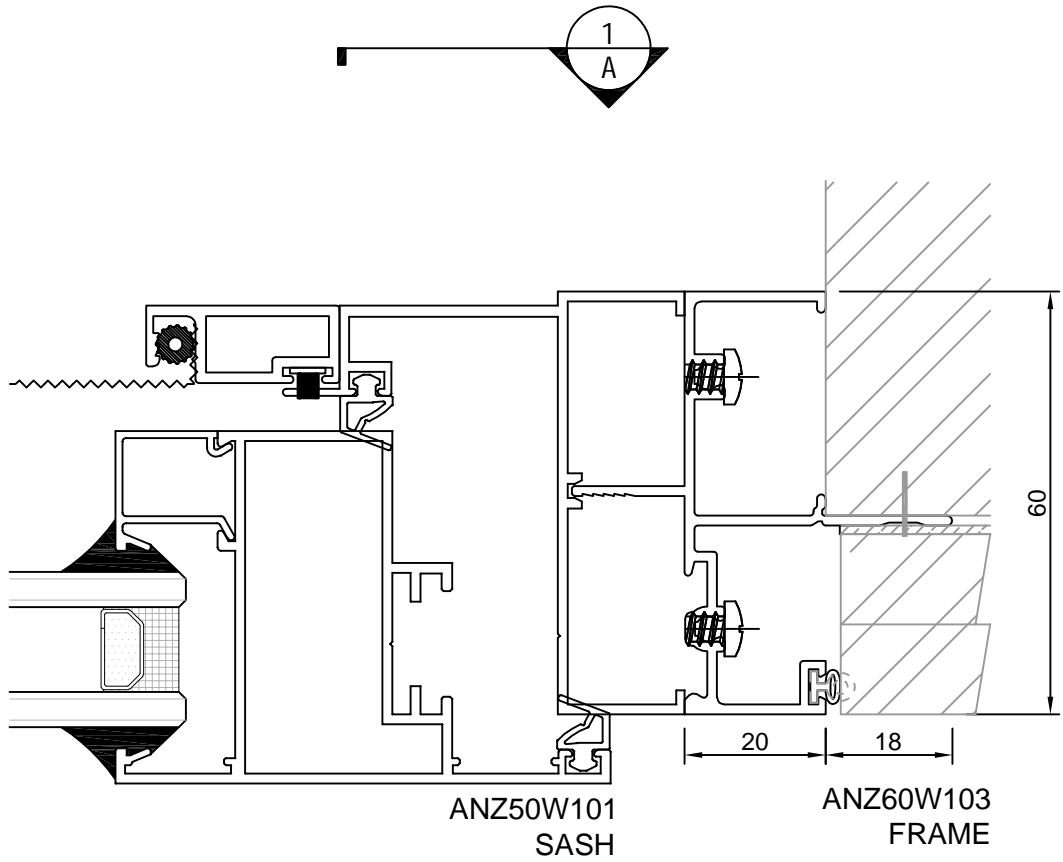

C60 Casement Window

Product Detail