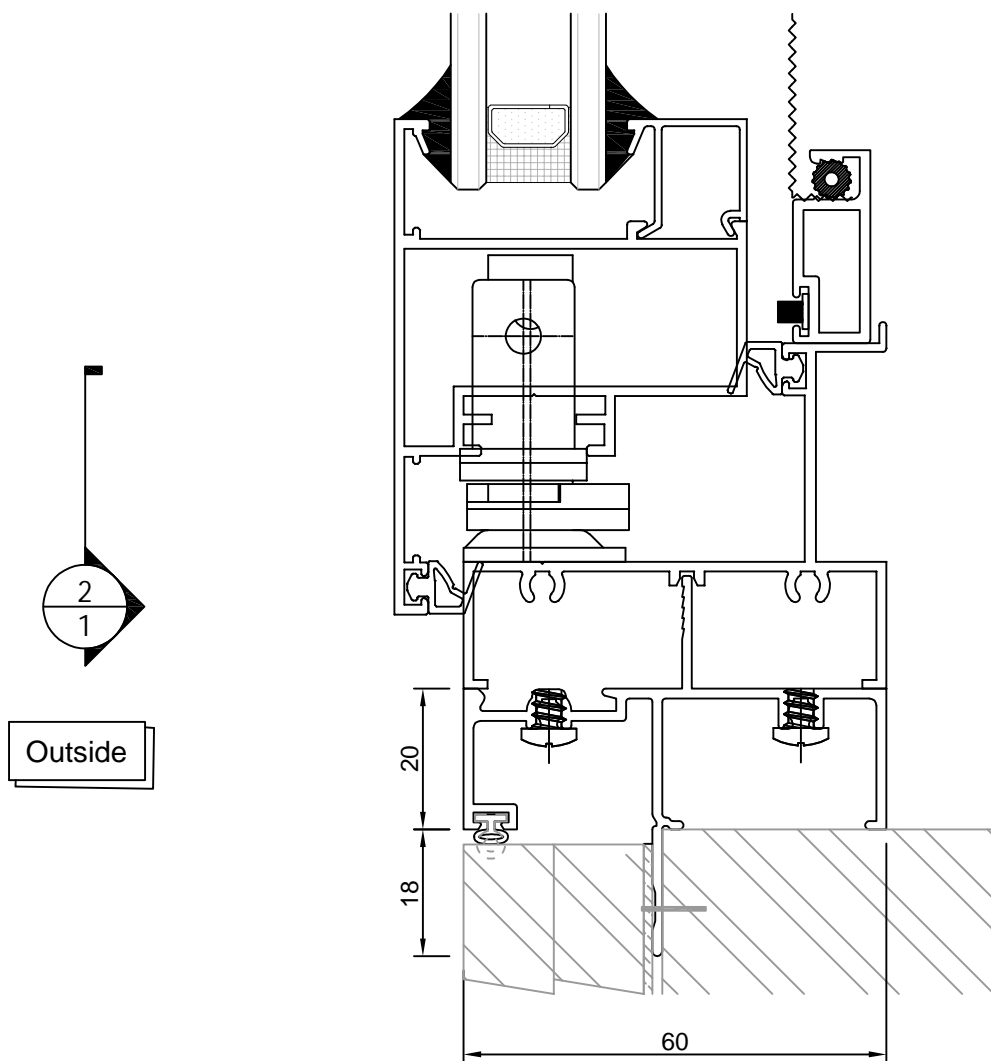

Product Brief Introduction

COMPATIBLE WITH

- C60 Series Fix Window

Features & Benefits

- 60mm X 20mm Frame.
- Architectural Applications.
- Supports Single Glazing.

GLAZING DETAILS

- 10.78Lam
- 5Clr;5Obs
- 6Clr;6Obs
- 5Clr/9Ar/ 5Clr
- 5Obs /9Ar/ 5Clr
- 5Low-E/9Ar/ 5Clr

C60 Casement Window

Product form

C60 Casement Window

Product Detail

Outside

C60 Casement Window

Product Detail

C60 Residential Casement Window

Product Detail

C60 Casement Window

Product Detail

Sash and fixed connection

C60 Casement Window

Subframe Method