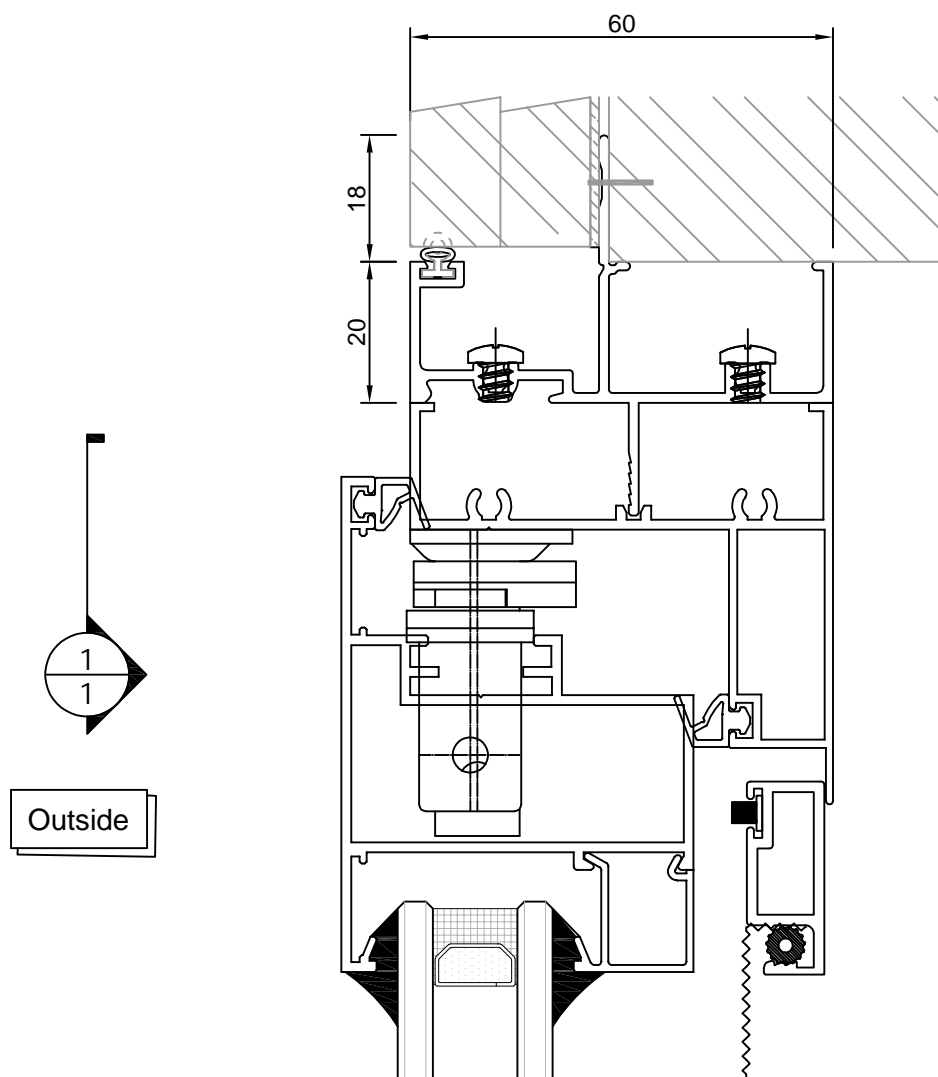

Product Brief Introduction

COMPATIBLE WITH

- C60 Series Fix Window

Features & Benefits

- 60mm X 20mm Frame.
- Architectural Applications.
- Supports Single Glazing.

GLAZING DETAILS

- 10.78Lam
- 5Clr;5Obs
- 6Clr;6Obs
- 5Clr/9Ar/ 5Clr
- 5Obs /9Ar/ 5Clr
- 5Low-E/9Ar/ 5Clr

C60 Casement Window

Product form

C60 Casement Window

Product Detail

Outside

C60 Casement Window

Product Detail

C60 Residential Casement Window

Product Detail

C60 Casement Window

Product Detail

Sash and fixed connection

C60 Casement Window

Subframe Method