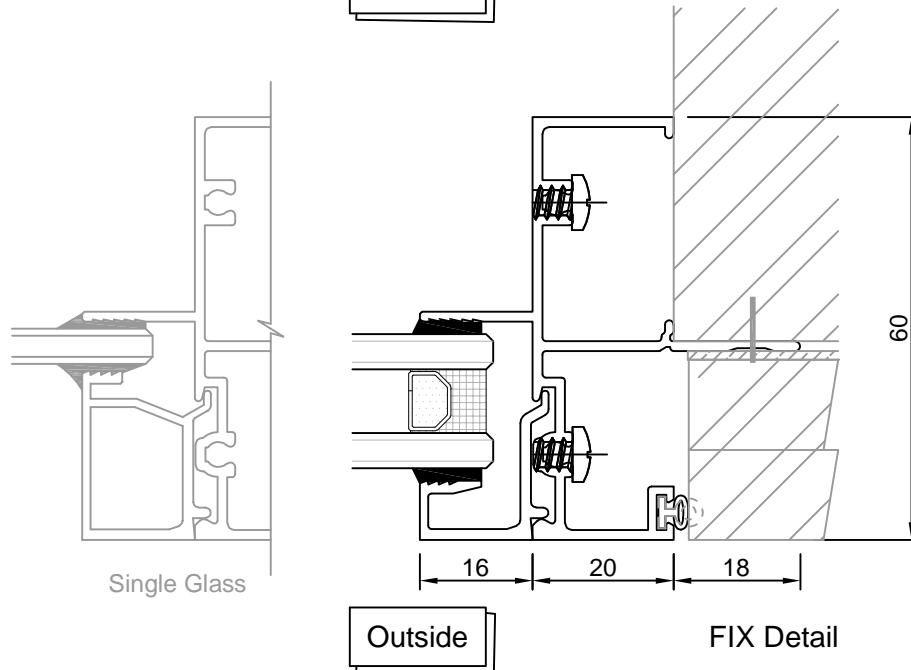

Product Brief Introduction

COMPATIBLE WITH

- C60 Series Fix Window

Features & Benefits

- 60mm X 20mm Frame.
- Architectural Applications.
- Supports Single Glazing.

GLAZING DETAILS

- 10.78Lam
- 5Clr;5Obs
- 6Clr;6Obs
- 5Clr/9Ar/ 5Clr
- 5Obs /9Ar/ 5Clr
- 5Low-E/9Ar/ 5Clr

C60 Casement Window

Product form

C60 Casement Window

Product Detail

Outside

C60 Casement Window

Product Detail

C60 Residential Casement Window

Product Detail

C60 Casement Window

Product Detail

Sash and fixed connection

C60 Casement Window

Subframe Method