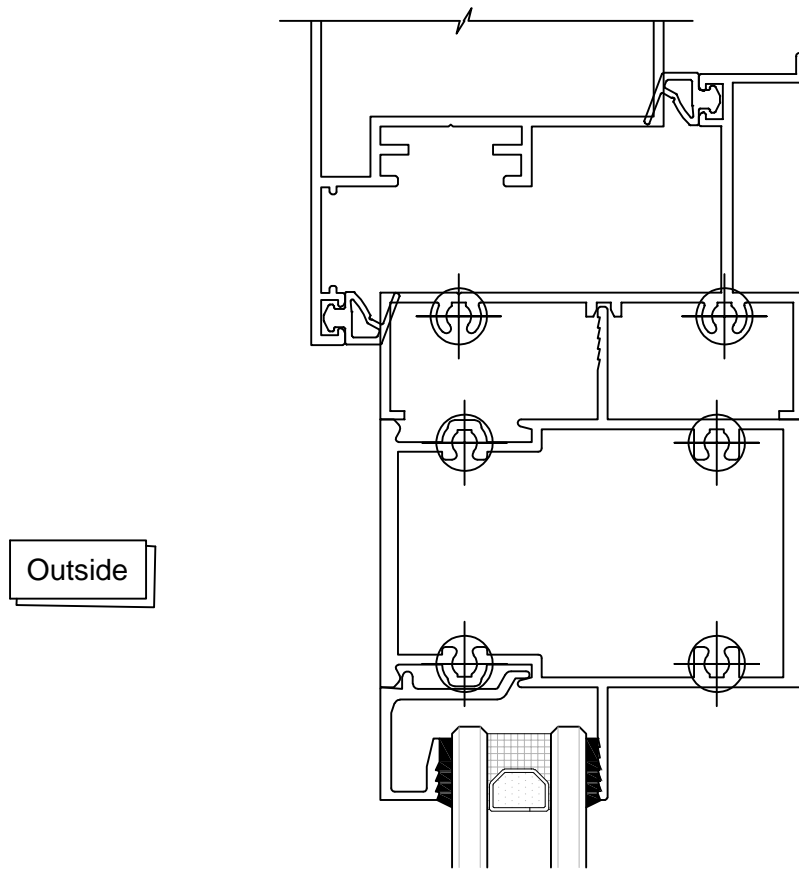

Product Brief Introduction

COMPATIBLE WITH

- C60 Series Fix Window

Features & Benefits

- 60mm X 20mm Frame.
- Architectural Applications.
- Supports Single Glazing.

GLAZING DETAILS

- 10.78Lam
- 5Clr;5Obs
- 6Clr;6Obs
- 5Clr/9Ar/ 5Clr
- 5Obs /9Ar/ 5Clr
- 5Low-E/9Ar/ 5Clr

C60 Casement Window

Product form

C60 Casement Window

Product Detail

Outside

C60 Casement Window

Product Detail

C60 Residential Casement Window

Product Detail

C60 Casement Window

Product Detail

Sash and fixed connection

C60 Casement Window

Subframe Method