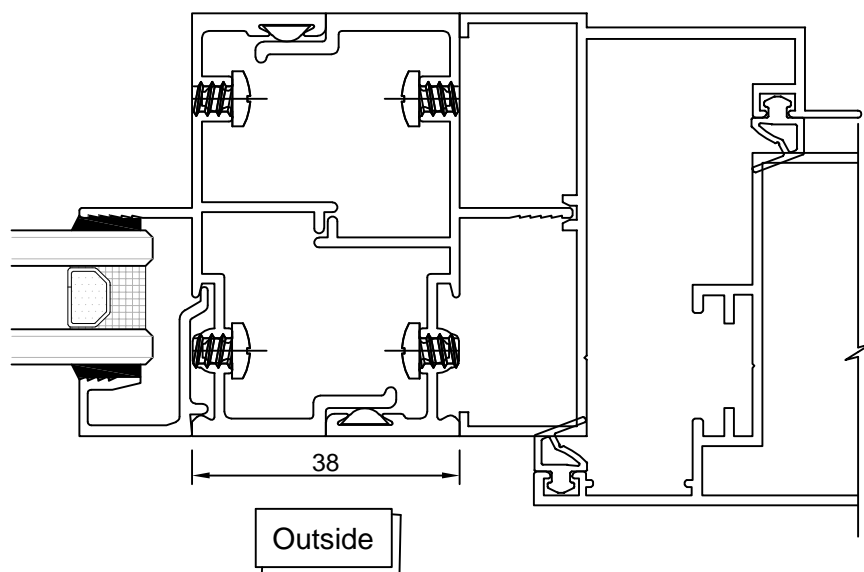

Product Brief Introduction

COMPATIBLE WITH

- C60 Series Fix Window

Features & Benefits

- 60mm X 20mm Frame.
- Architectural Applications.
- Supports Single Glazing.

GLAZING DETAILS

- 10.78Lam
- 5Clr;5Obs
- 6Clr;6Obs
- 5Clr/9Ar/ 5Clr
- 5Obs /9Ar/ 5Clr
- 5Low-E/9Ar/ 5Clr

C60 Casement Window

Product form

C60 Casement Window

Product Detail

Outside

C60 Casement Window

Product Detail

C60 Residential Casement Window

Product Detail

C60 Casement Window

Product Detail

Sash and fixed connection

C60 Casement Window

Subframe Method