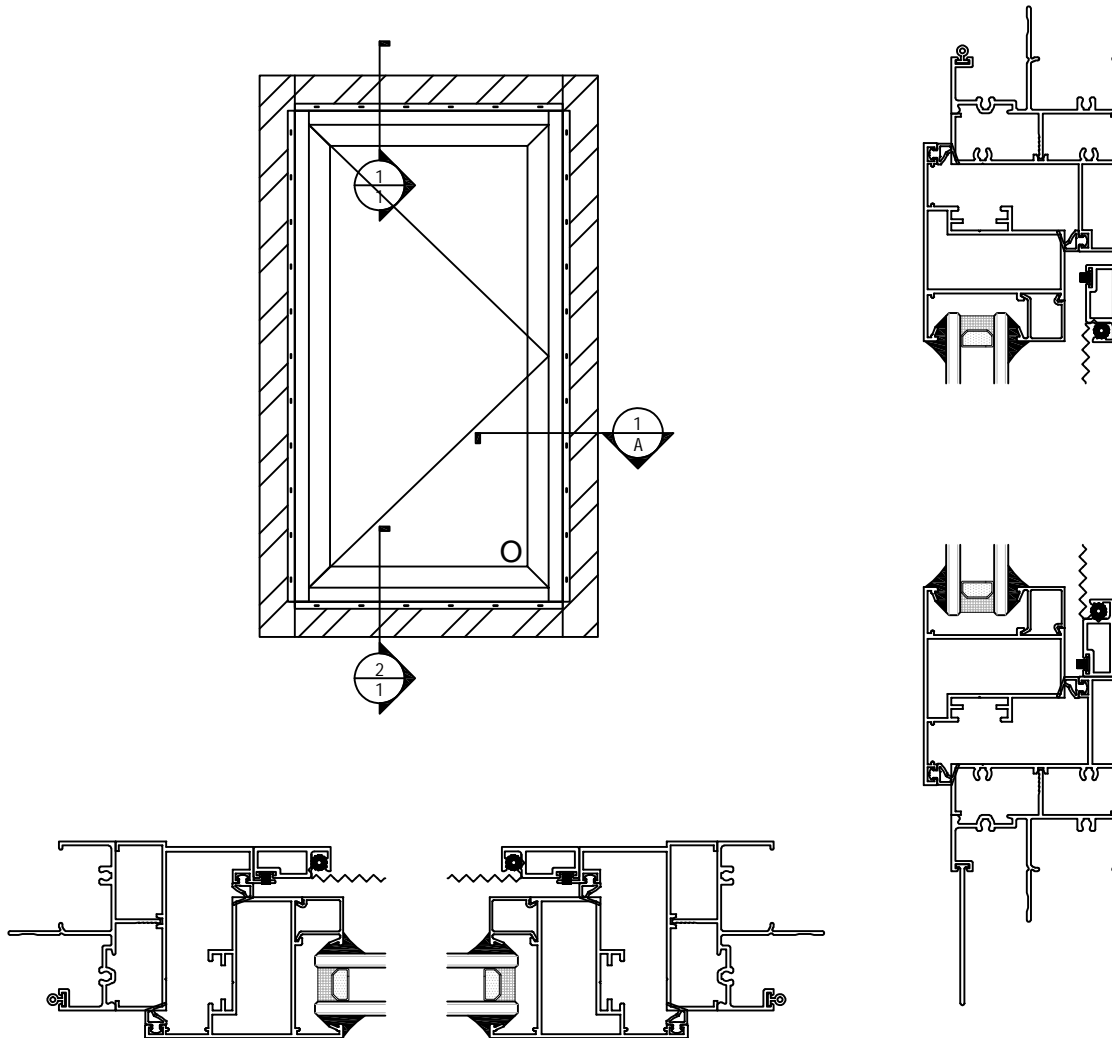

Winder

Fiberglass flyscreen

SS flyscreen

Timber reveal

Single glass

Double glazed

Laminated glass

C60 Casement Window

Product Brief Introduction

COMPATIBLE WITH

- C60 Series Fix Window

Features & Benefits

- 60mm X 20mm Frame.
- Architectural Applications.
- Supports Single Glazing.

GLAZING DETAILS

- 10.78Lam
- 5Clr;5Obs
- 6Clr;6Obs
- 5Clr/9Ar/ 5Clr
- 5Obs /9Ar/ 5Clr
- 5Low-E/9Ar/ 5Clr

Product Detail

C60 Casement Window

Product Detail

Sash and fixed connection

C60 Casement Window

Subframe Method